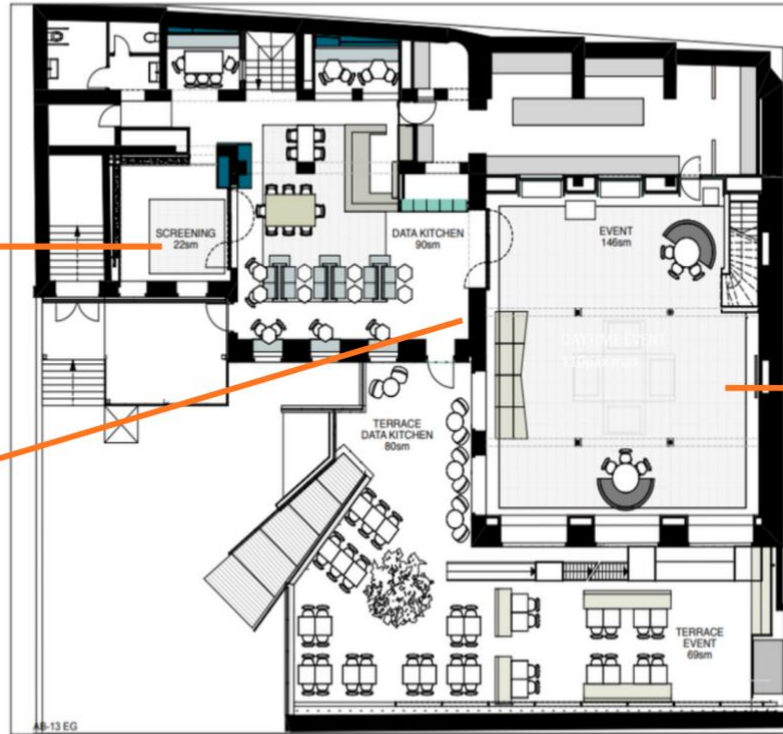

## Data Space – Screen & Display Technical Specification

Location	Screen Type	Format	Resolution	File Formats	Notes
Tunnel (Outdoor Entrance) – Welcome Screen	Display	16:9	3840 x 2160	jpg, png, mp4 (no sound)	
Entrance Right – THE BYTE	Vertical Screen	9:16	2160 x 3840	jpg, png, mp4 (no sound)	
Data Lounge	TV Screen (Touchscreen)	16:9	3840 x 2160	jpg, png, mp4	Touchscreen & sound system
Data Lounge – Video Wall	TV Wall	16:9	3840 x 2160	jpg, png, mp4	Same specs as TV screen, no touchscreen
Wintergarten	Projector + Screens	16:9	3840 x 2160	jpg, png, mp4	Beamer + 4x4m screen + Tv Screen
Mobile Vertical Screen (movable)	Display	9:16	2160 x 3840	jpg, png, mp4	Flexible positioning
Boardroom	TV Screen	16:9	3840 x 2160	jpg, png, mp4	Double Tv Screen
Studio	TV Screen	16:9	3840 x 2160	jpg, png, mp4	Single TV screen
Meeting Room	TV Screen	16:9	3840 x 2160	jpg, png, mp4	

Ground Floor

**Data Room:**  
2 horizontal Screens

**Restaurant Entrance:**  
1 vertical Screen

**Wintergarten:**  
horizontal TV

AB-13 EG

1. floor

**Board:**  
2 Horizontal Screens

**Studio:**  
1 horizontal Screen

**Studio:**  
1 horizontal Screen