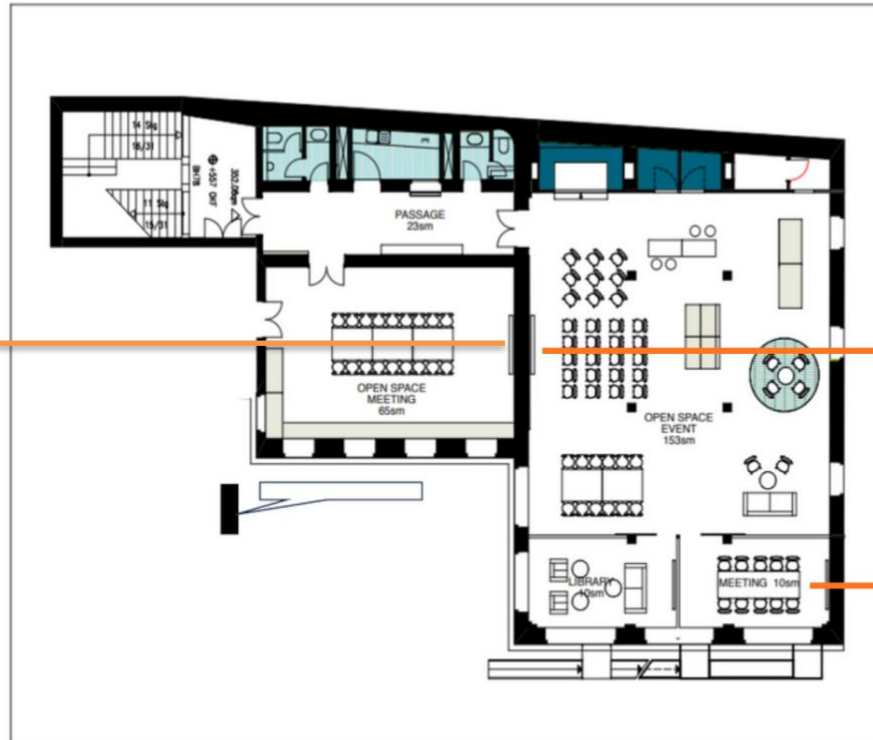

## Data Space – Screen & Display Technical Specification

Location	Screen Type	Format	Resolution	File Formats	Notes
Tunnel (Outdoor Entrance) – Welcome Screen	Display	16:9	3840 x 2160	jpg, png, mp4 (no sound)	
Entrance Right – THE BYTE	Vertical Screen	9:16	2160 x 3840	jpg, png, mp4 (no sound)	
Data Lounge	TV Screen (Touchscreen)	16:9	3840 x 2160	jpg, png, mp4	Touchscreen & sound system
Data Lounge – Video Wall	TV Wall	16:9	3840 x 2160	jpg, png, mp4	Same specs as TV screen, no touchscreen
Wintergarten	Projector + Screens	16:9	3840 x 2160	jpg, png, mp4	Beamer + 4x4m screen + Tv Screen
Mobile Vertical Screen (movable)	Display	9:16	2160 x 3840	jpg, png, mp4	Flexible positioning
Boardroom	TV Screen	16:9	3840 x 2160	jpg, png, mp4	Double Tv Screen
Studio	TV Screen	16:9	3840 x 2160	jpg, png, mp4	Single TV screen
Meeting Room	TV Screen	16:9	3840 x 2160	jpg, png, mp4	

Ground Floor

**Data Room:**  
2 horizontal Screens

**Restaurant Entrance:**  
1 vertical Screen

**Wintergarten:**  
horizontal TV

AB-13 EG

1. floor

**Board:**  
2 Horizontal Screens

**Studio:**  
1 horizontal Screen

**Studio:**  
1 horizontal Screen