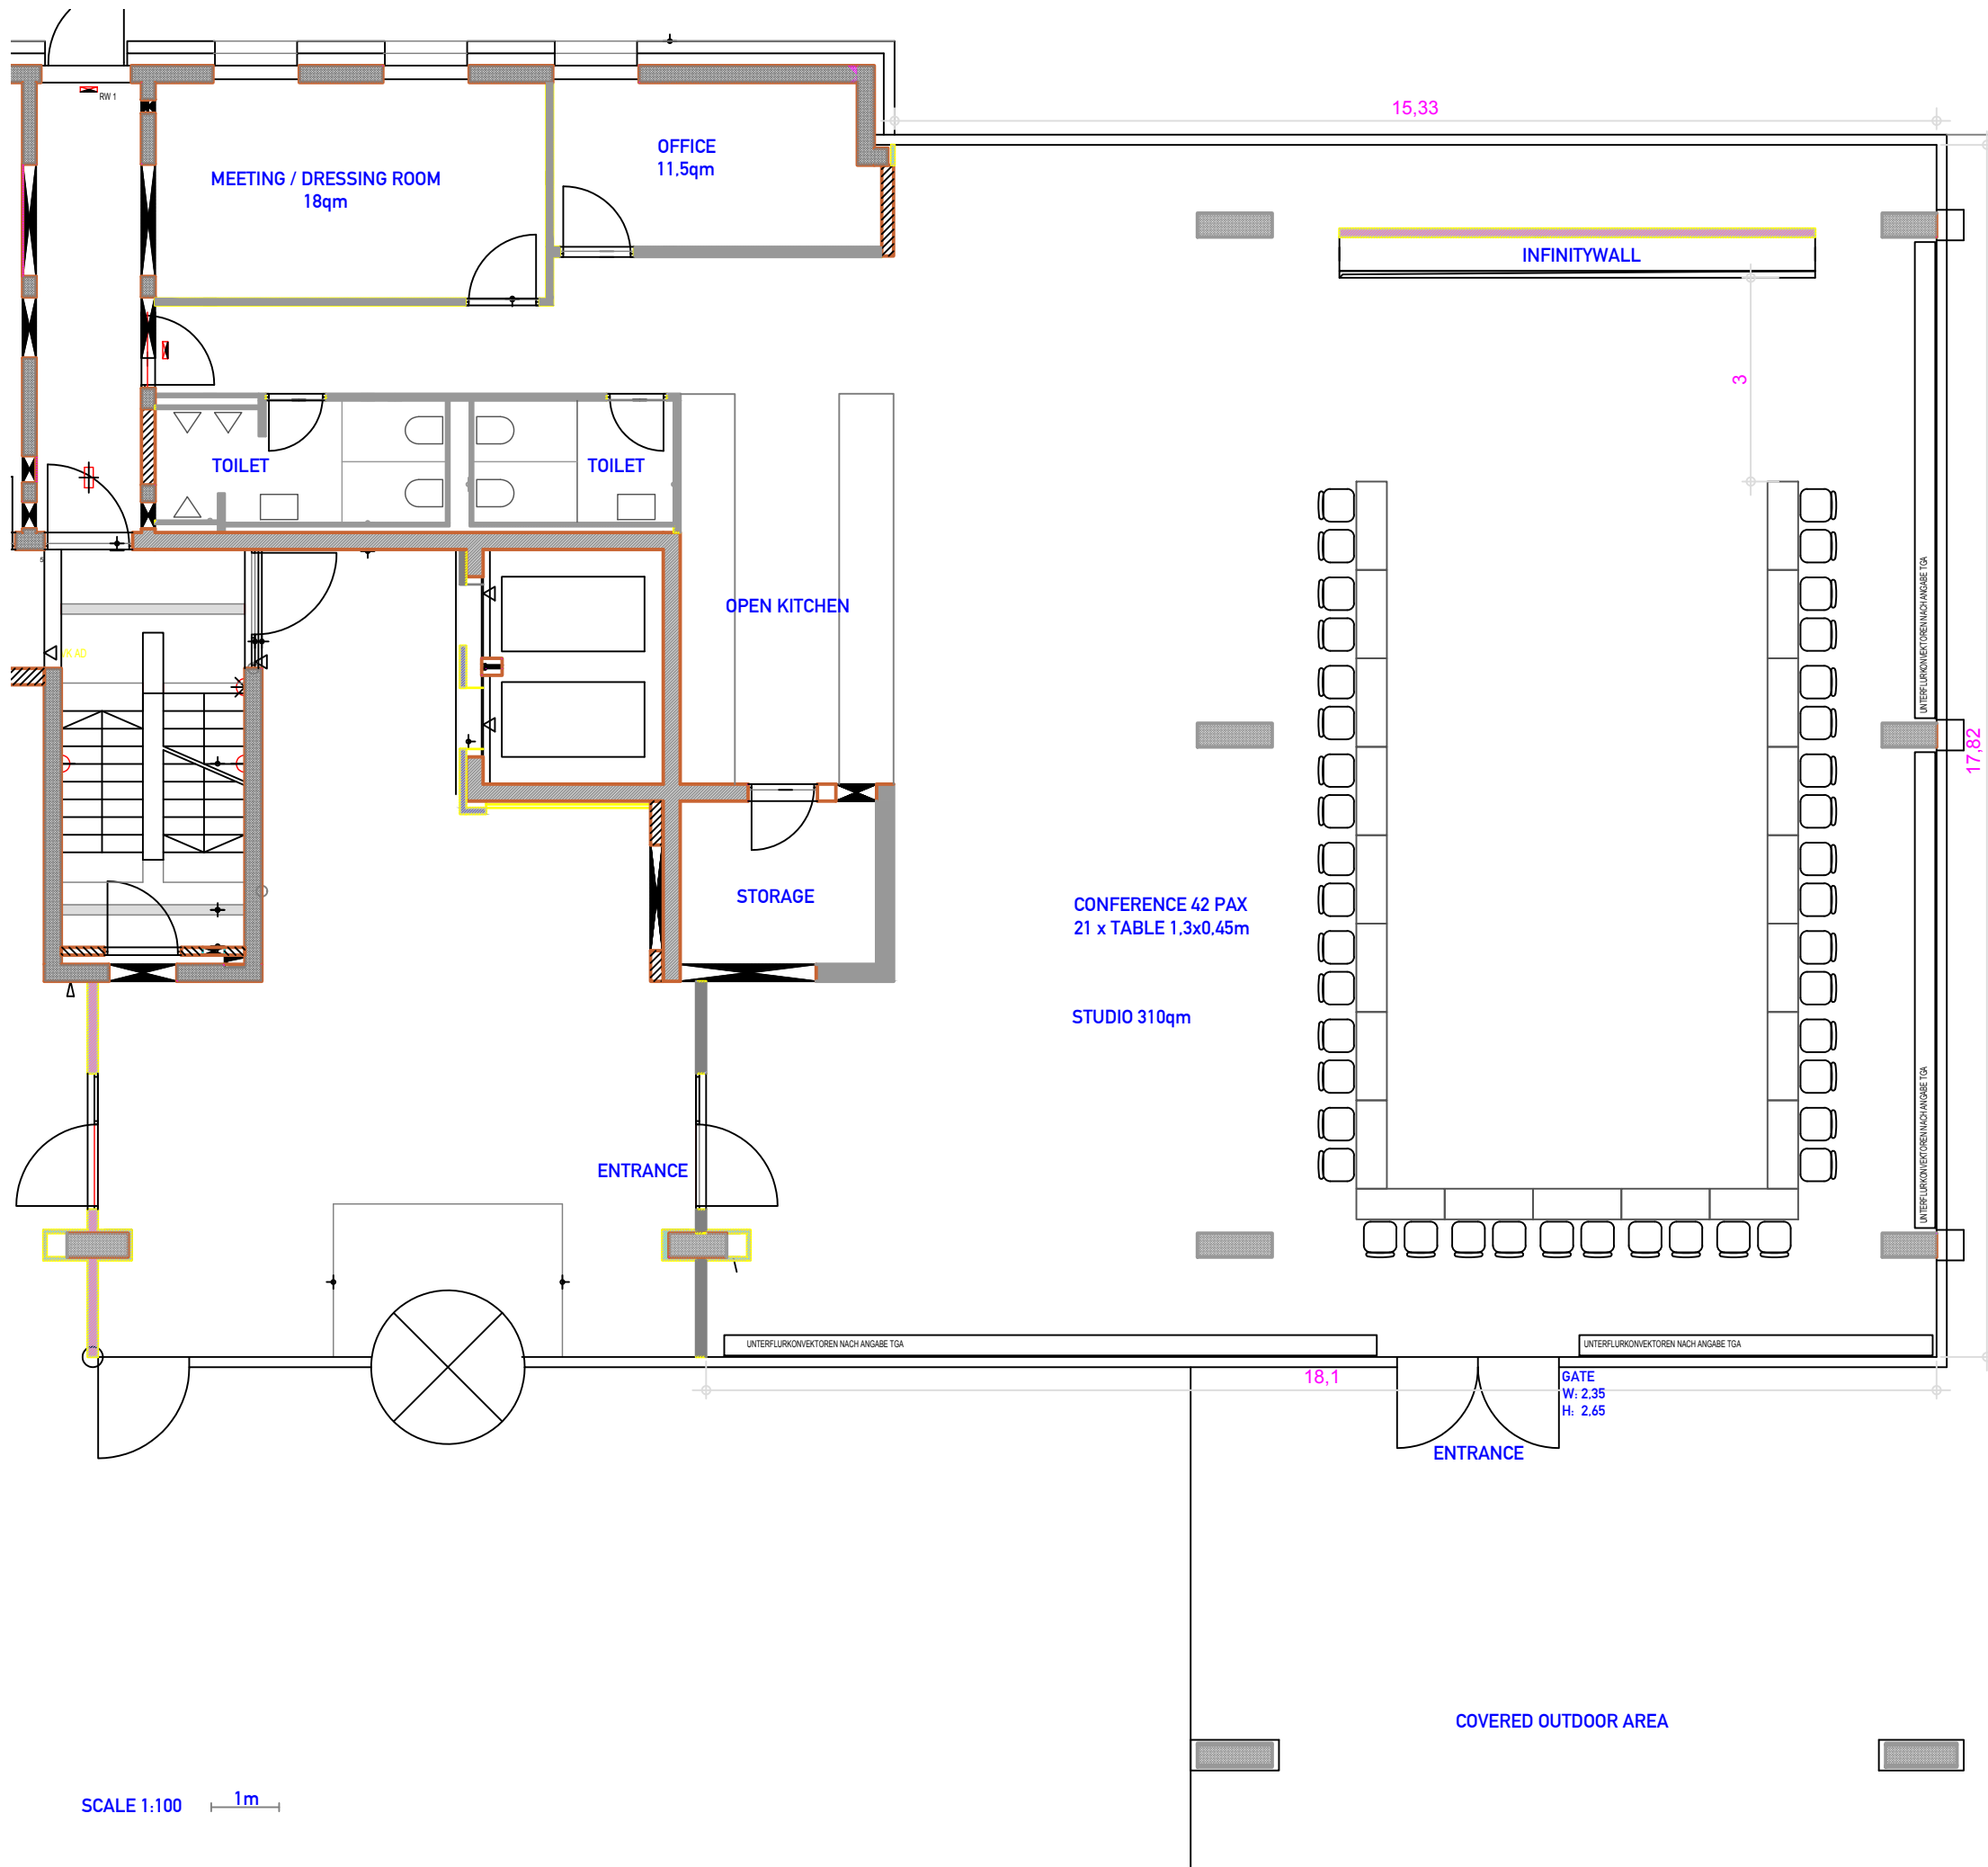

Description

H2O Studio meeting 42 pax

Schedule

Text

catering

Text

Decoration

Text

Furniture

Text

Technical equipment

Text

Graphics

Text

Plan