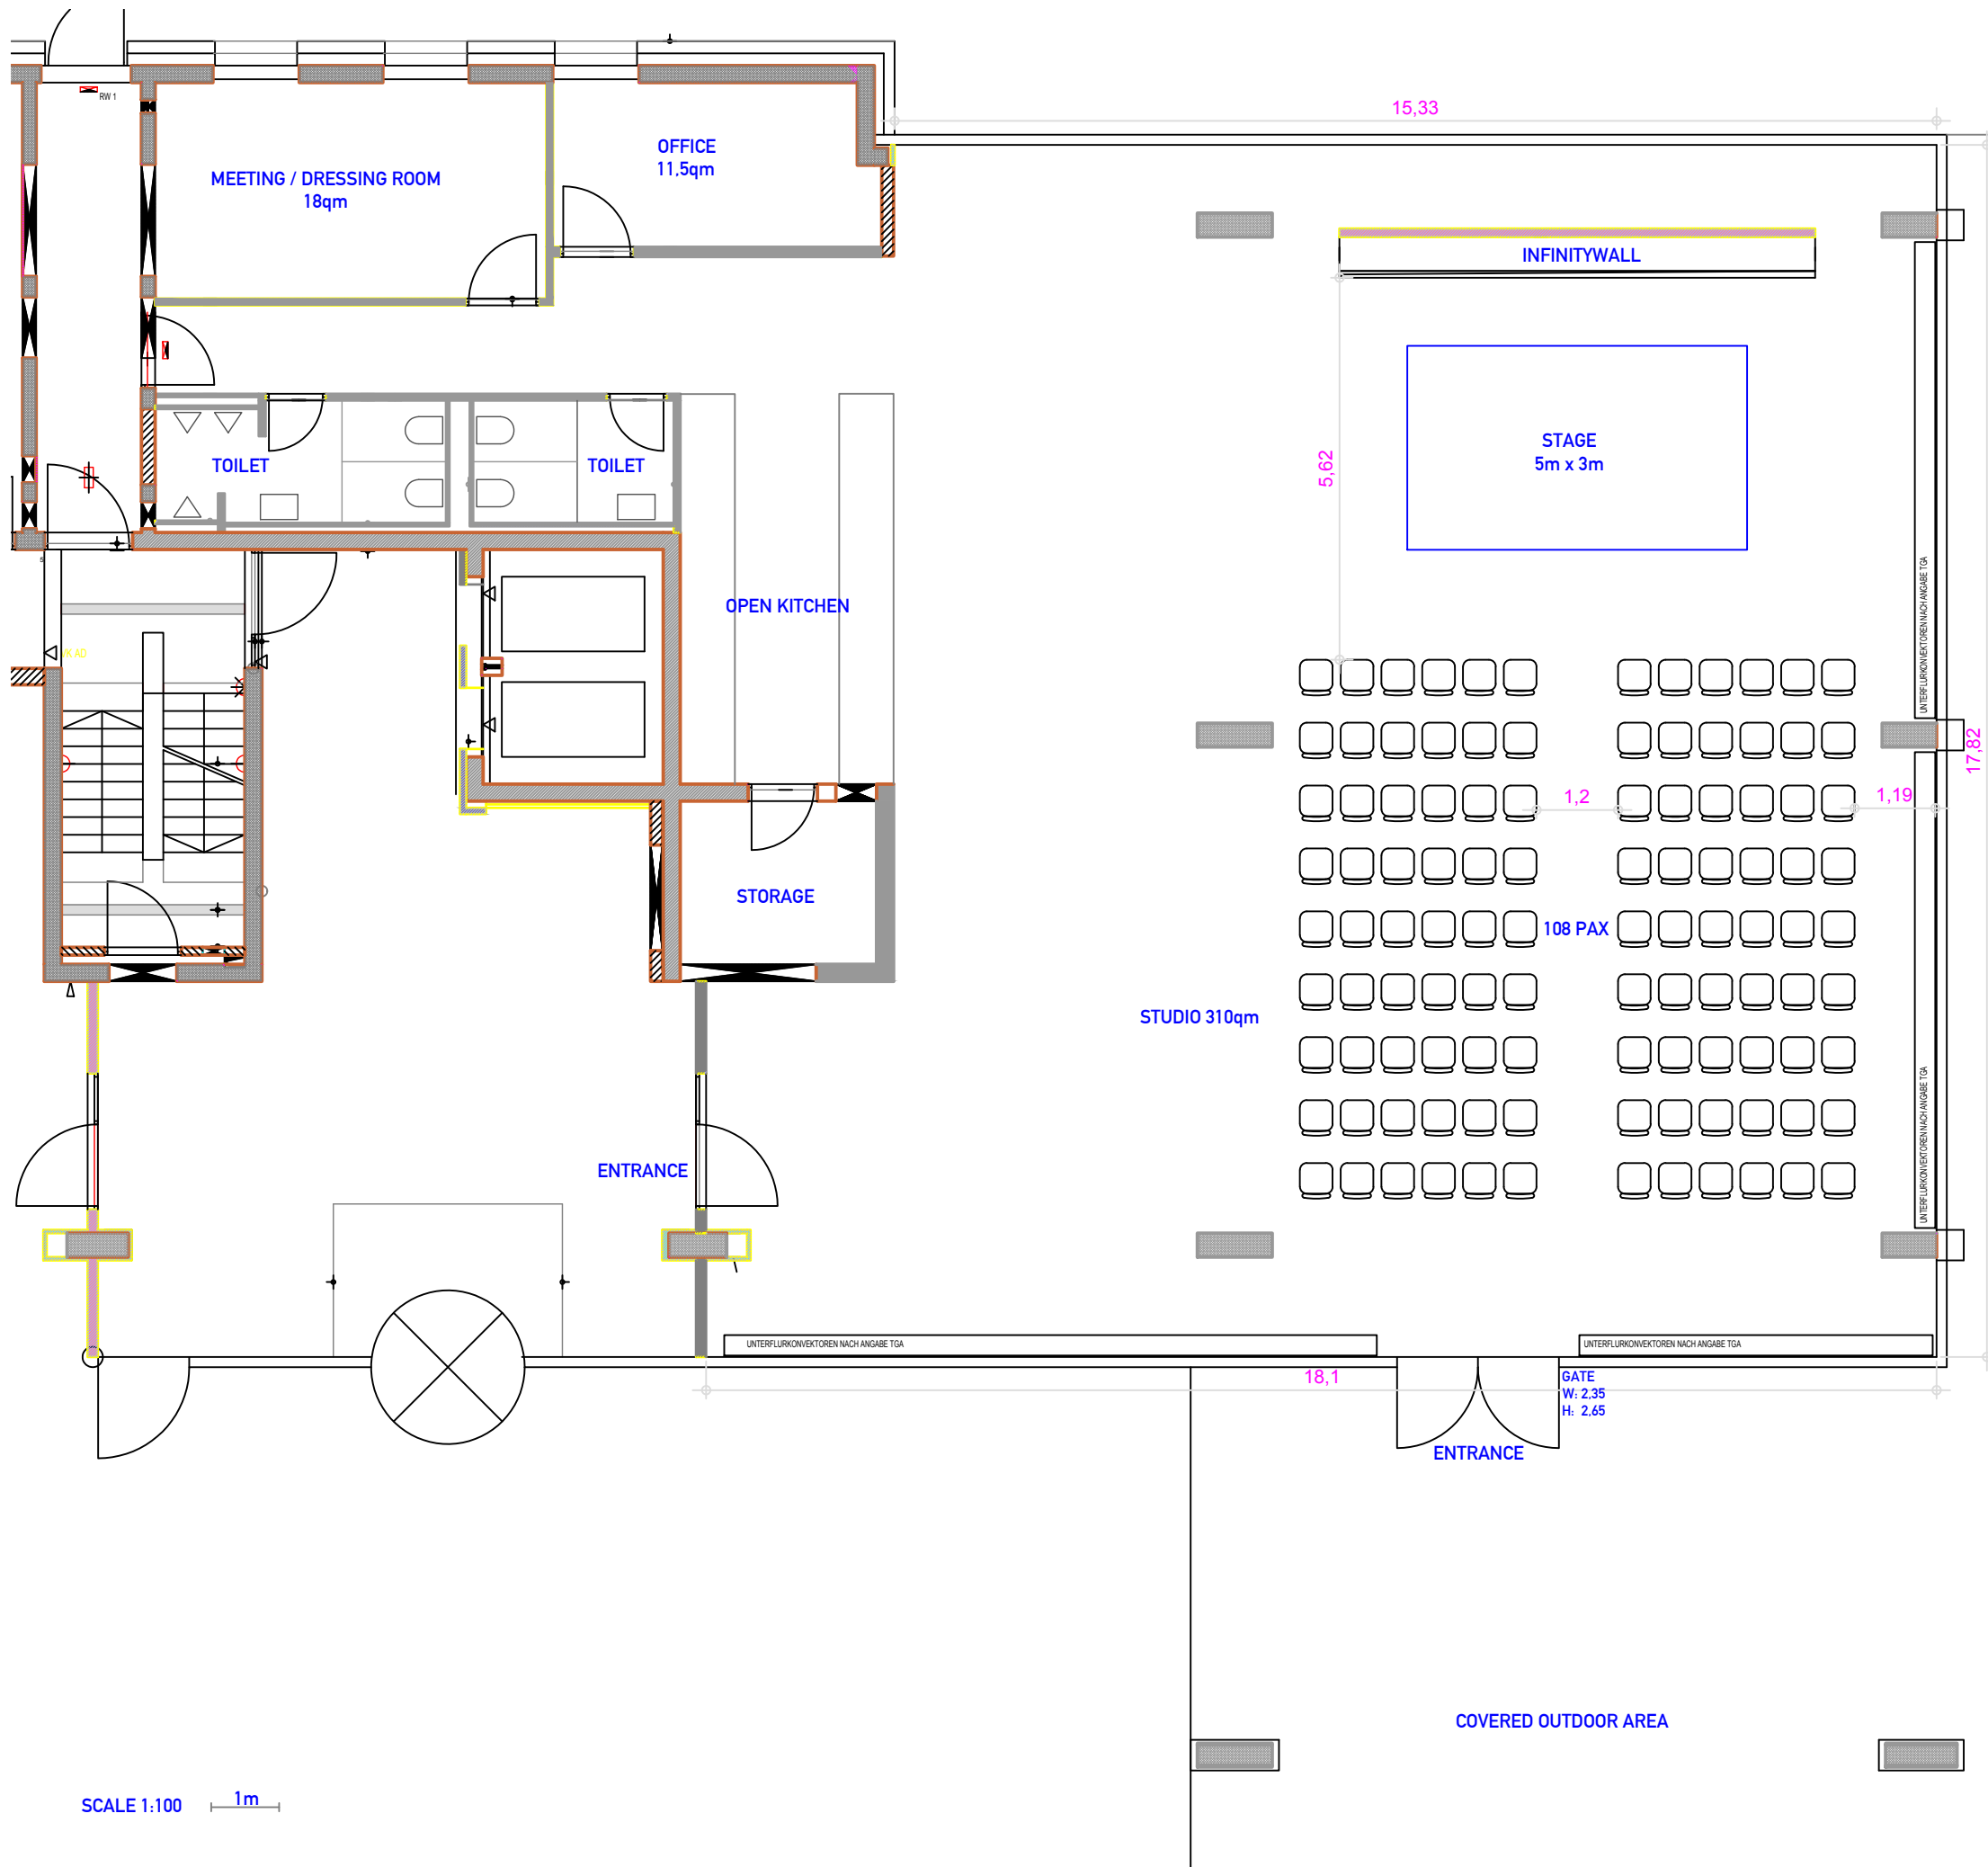

Furniture

16x round table D=1,60m
160x chairs

Technical equipment

Text

Graphics

Text

Plan

SCALE 1:100 1m

Description

H2O Studio row seating 180 pax

Schedule

Text

catering

Text

Decoration

Text

Furniture

Text

Technical equipment

Text

Graphics

Text

Plan

SCALE 1:100 1m

Description

H2O Studio row seating 100 pax

Schedule

Text

catering

Text

Decoration

Text