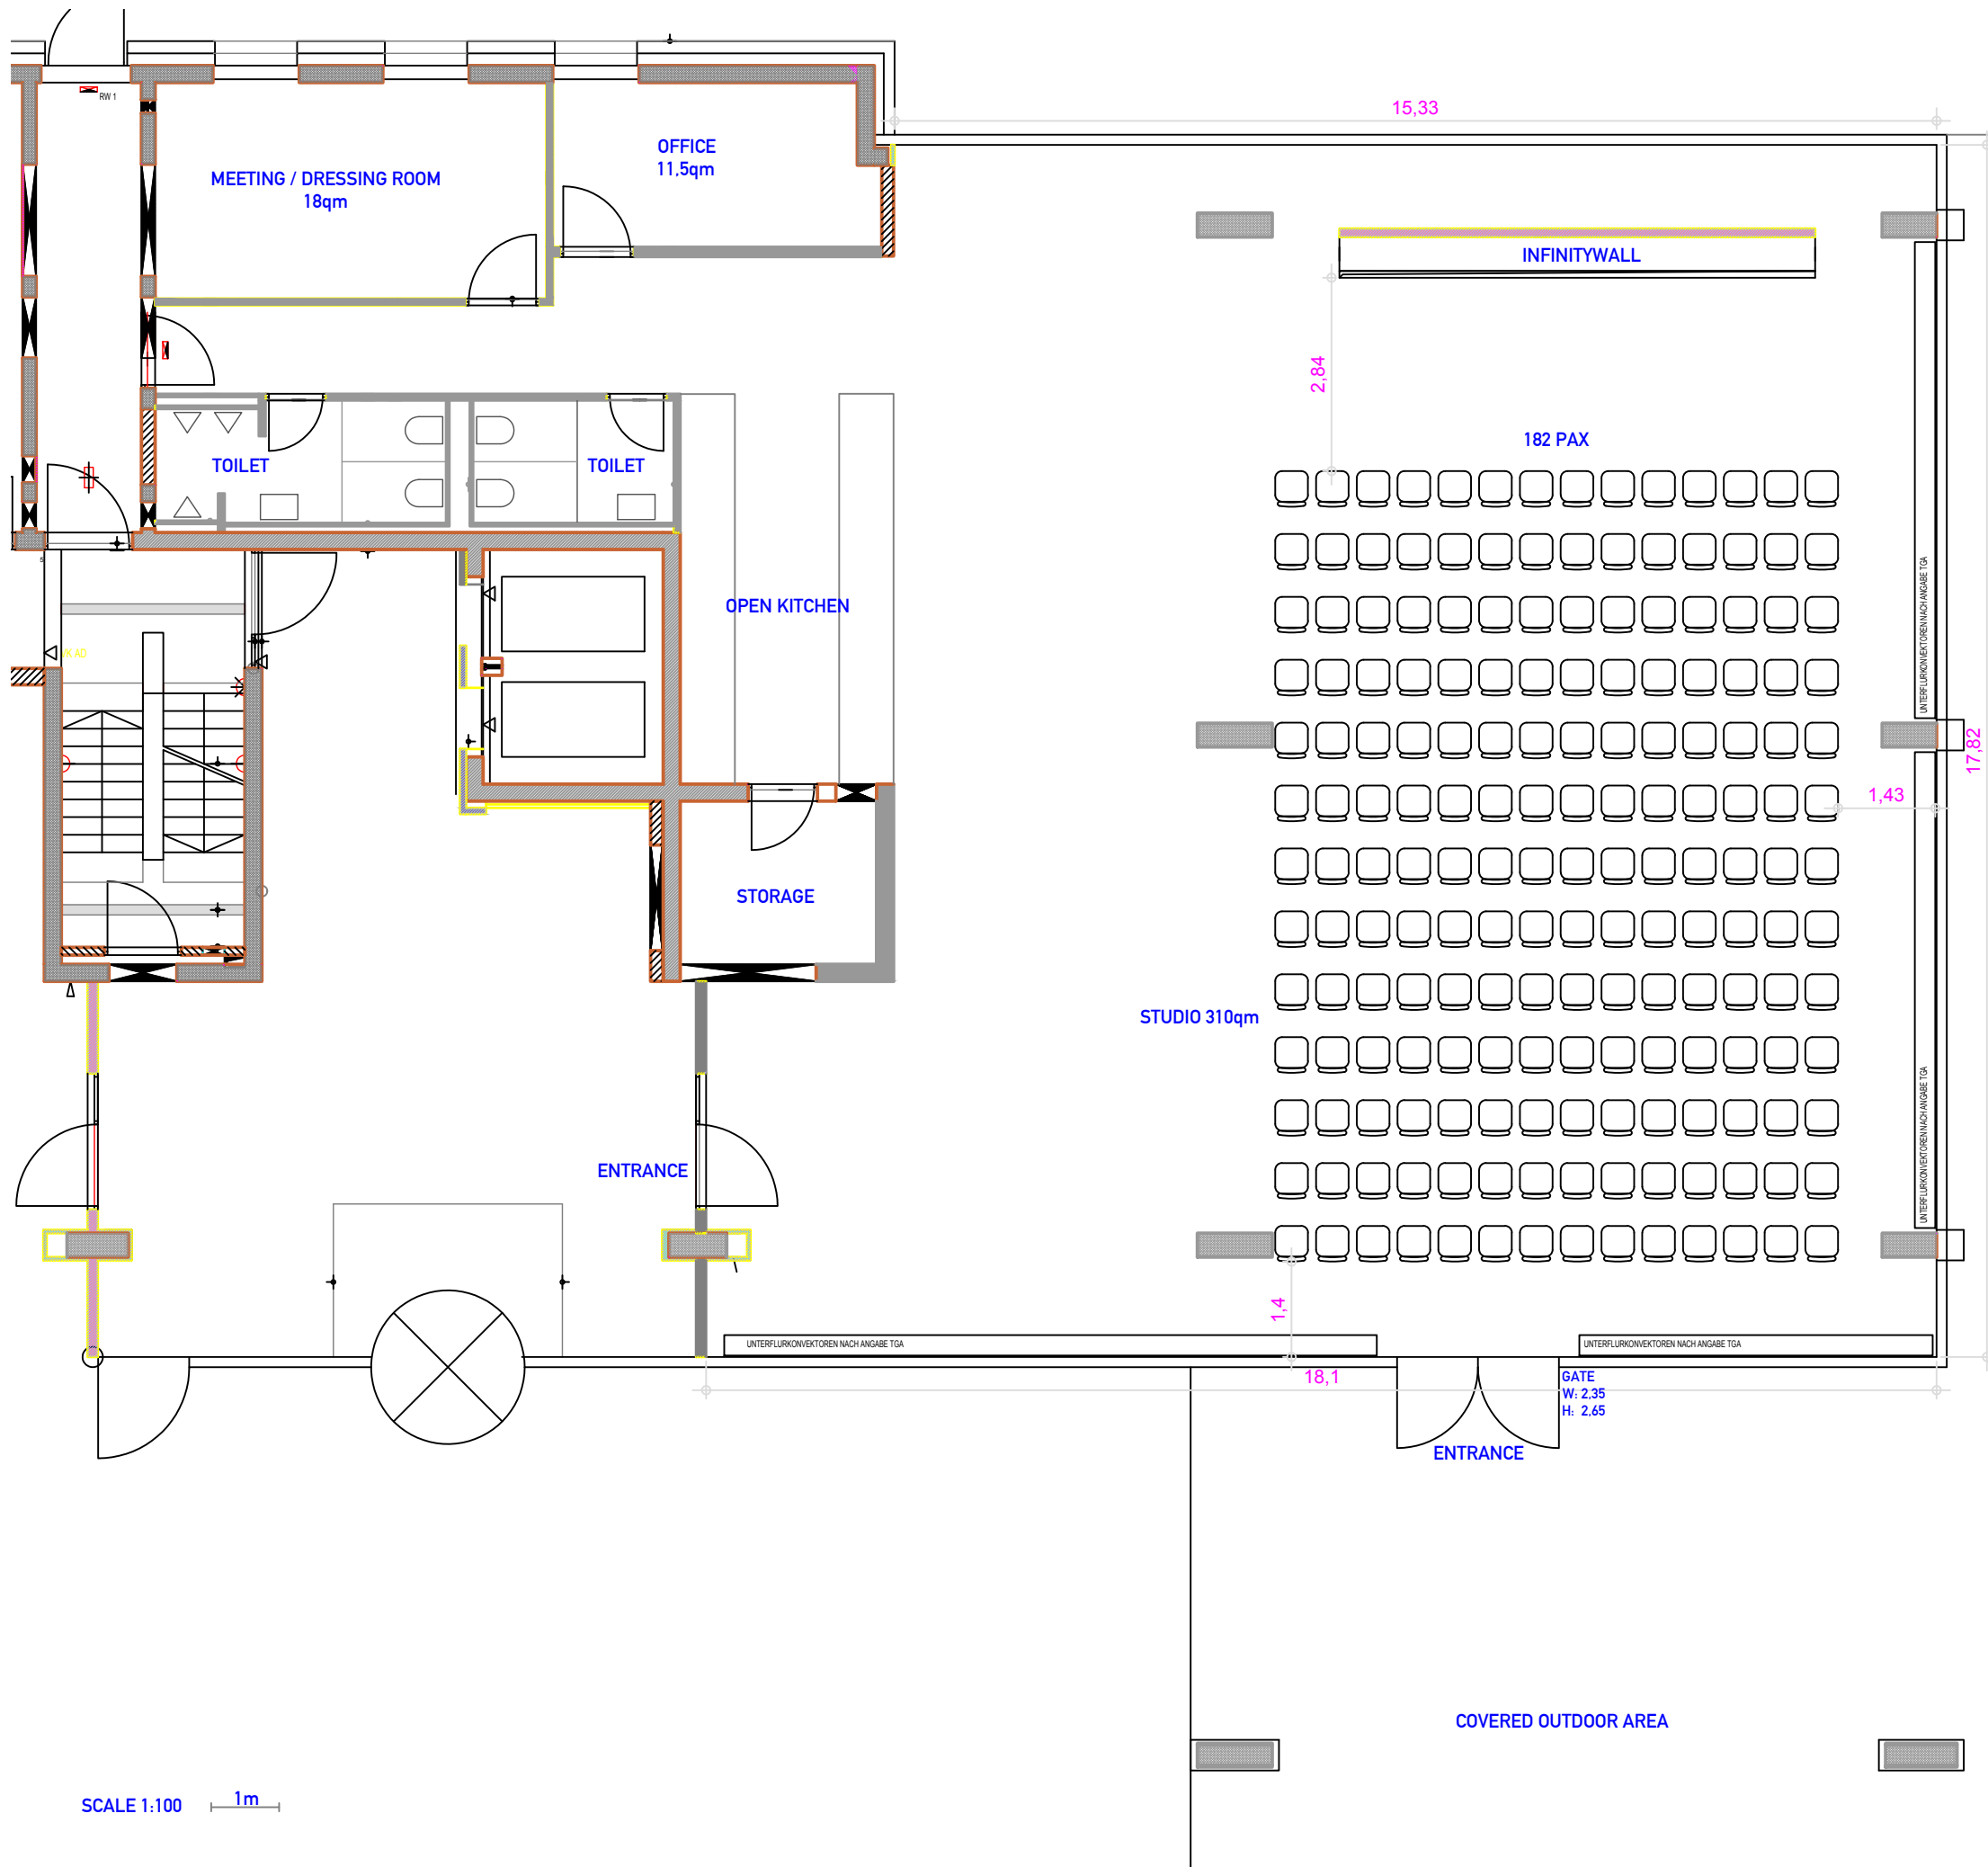

Description

H2O Studio square table 96Pax

Schedule

Text

catering

Text

Decoration

Text

Furniture

16x round table D=1,60m
160x chairs

Technical equipment

Text

Graphics

Text

Plan

SCALE 1:100 1m

Description

H2O Studio row seating 180 pax

Schedule

Text

catering

Text

Decoration

Text

Description

H2O Studio row seating 100 pax

Schedule

Text

catering

Text

Decoration

Text