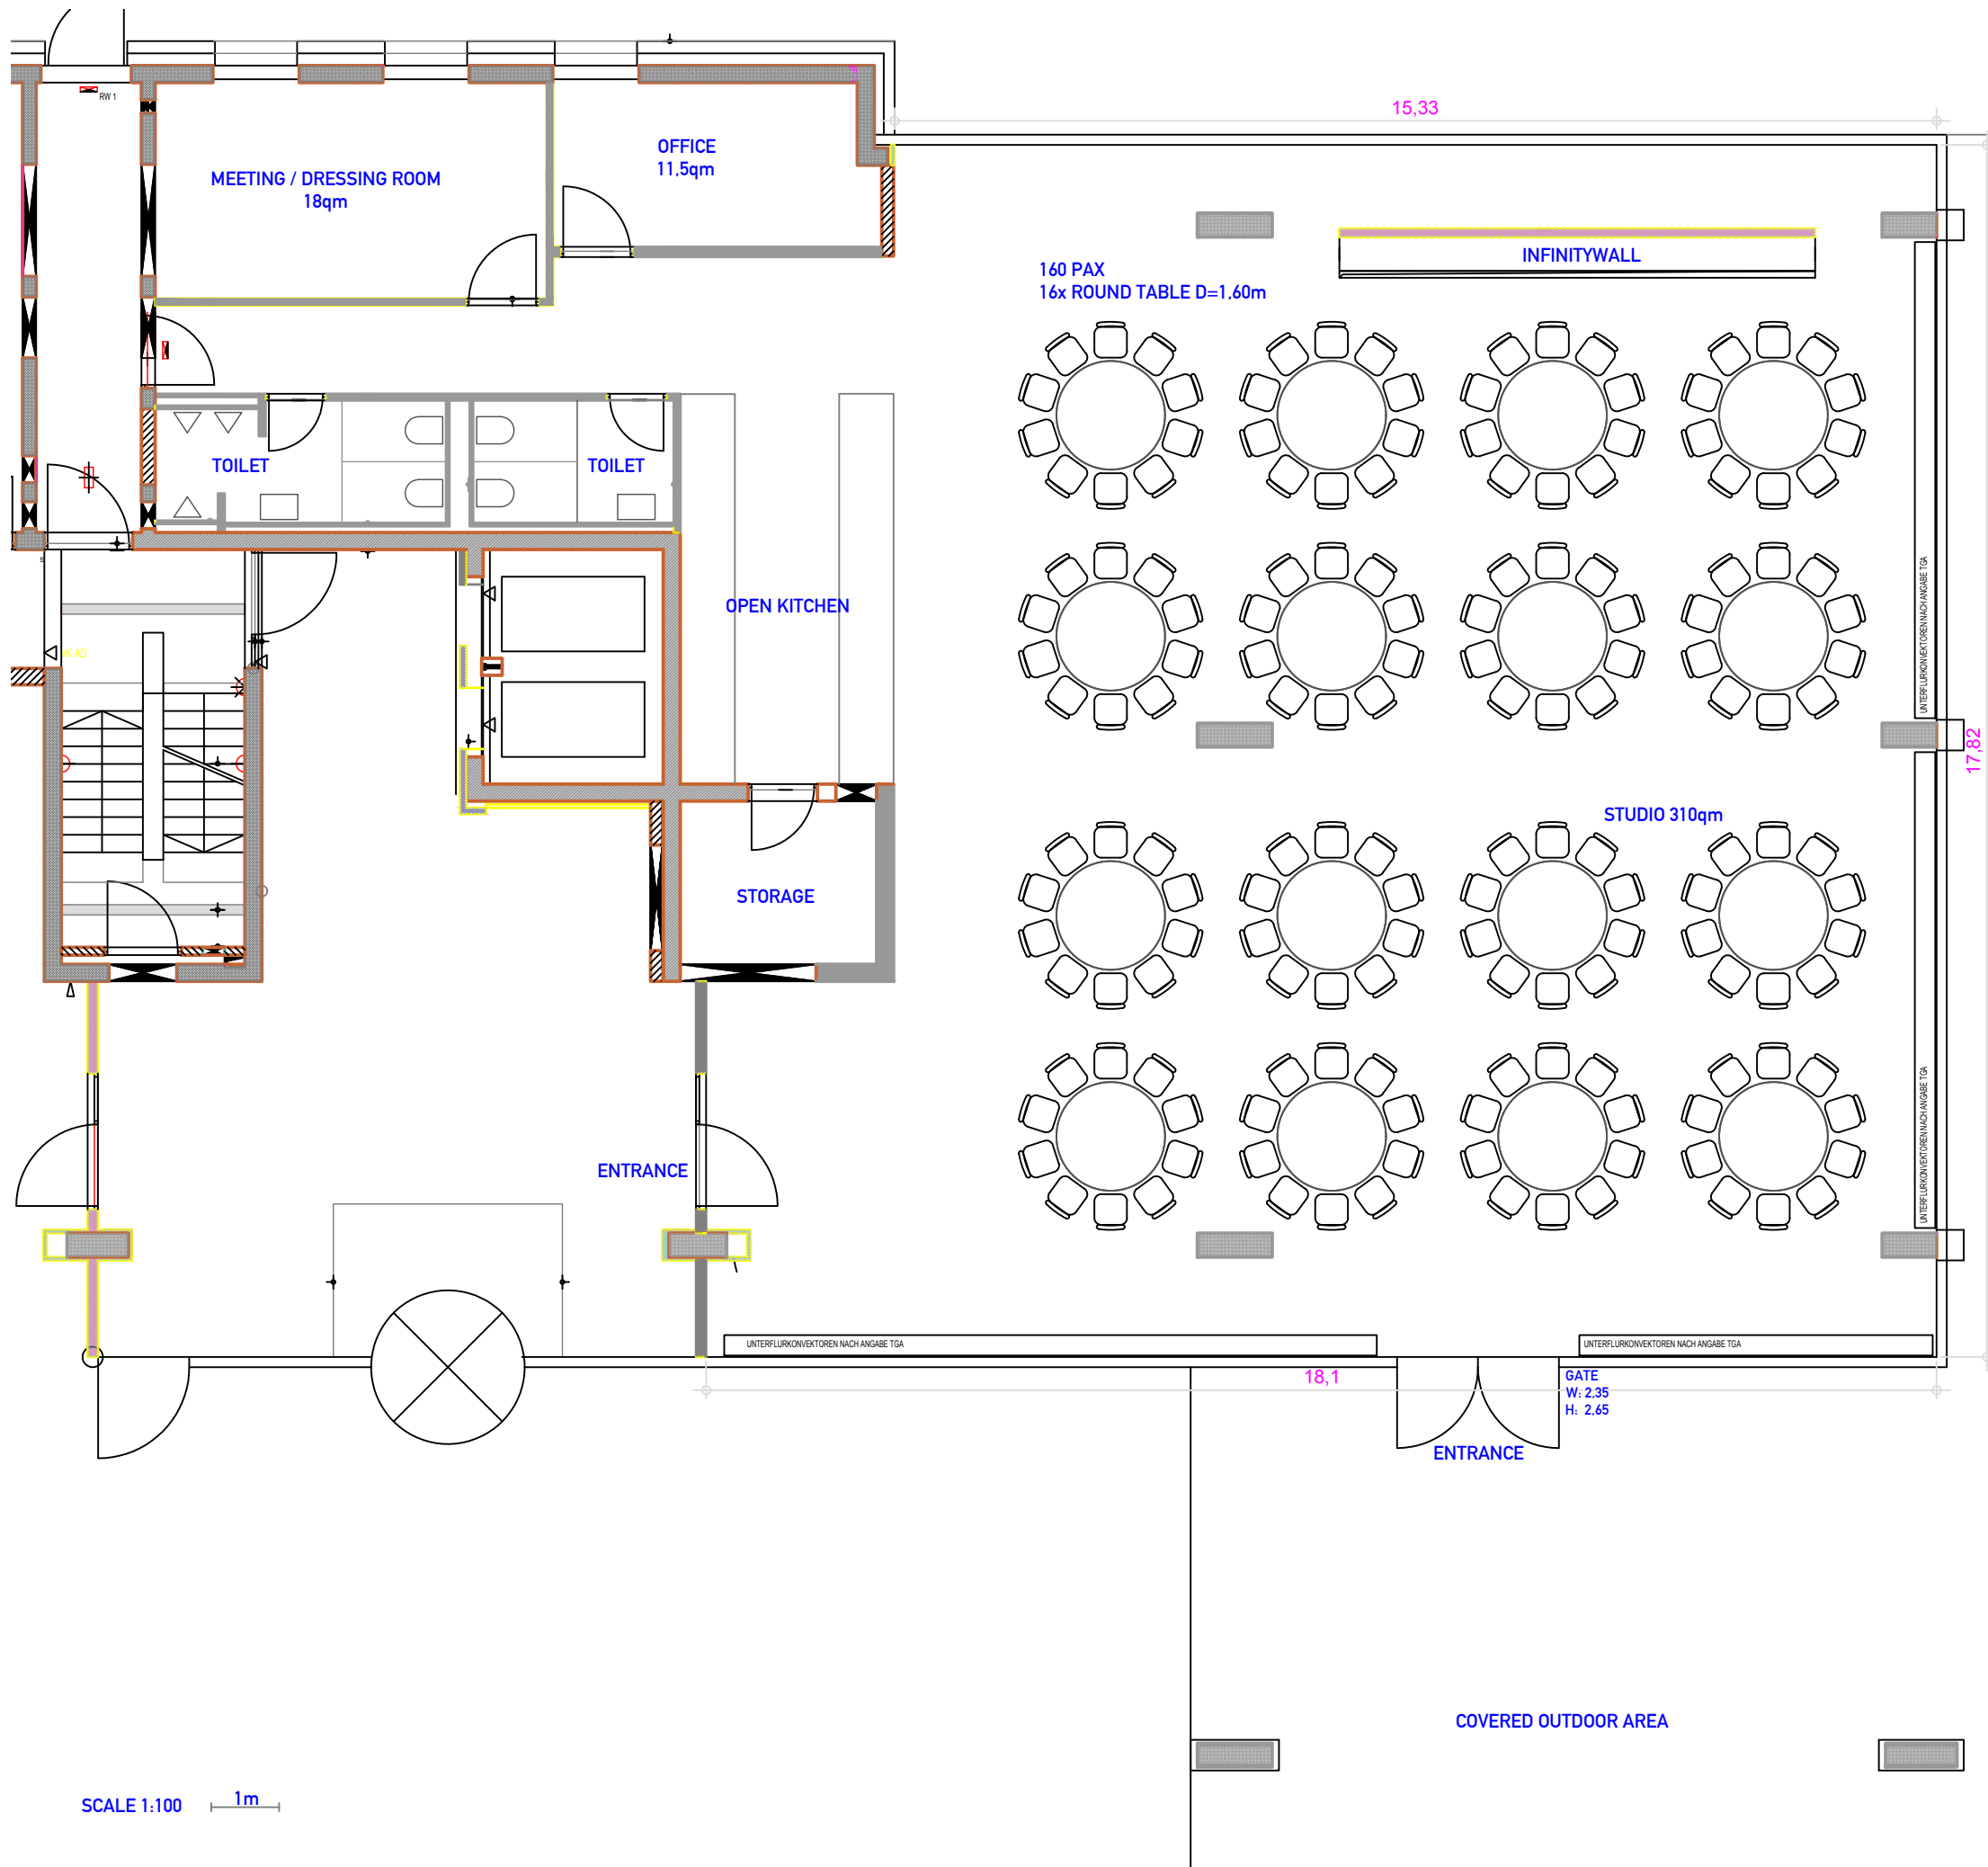

Description

H2O Studio round table 160Pax

Schedule

Text

catering

Text

Decoration

Text

Furniture

16x round table D=1,60m
160x chairs

Technical equipment

Text

Graphics

Text

Plan