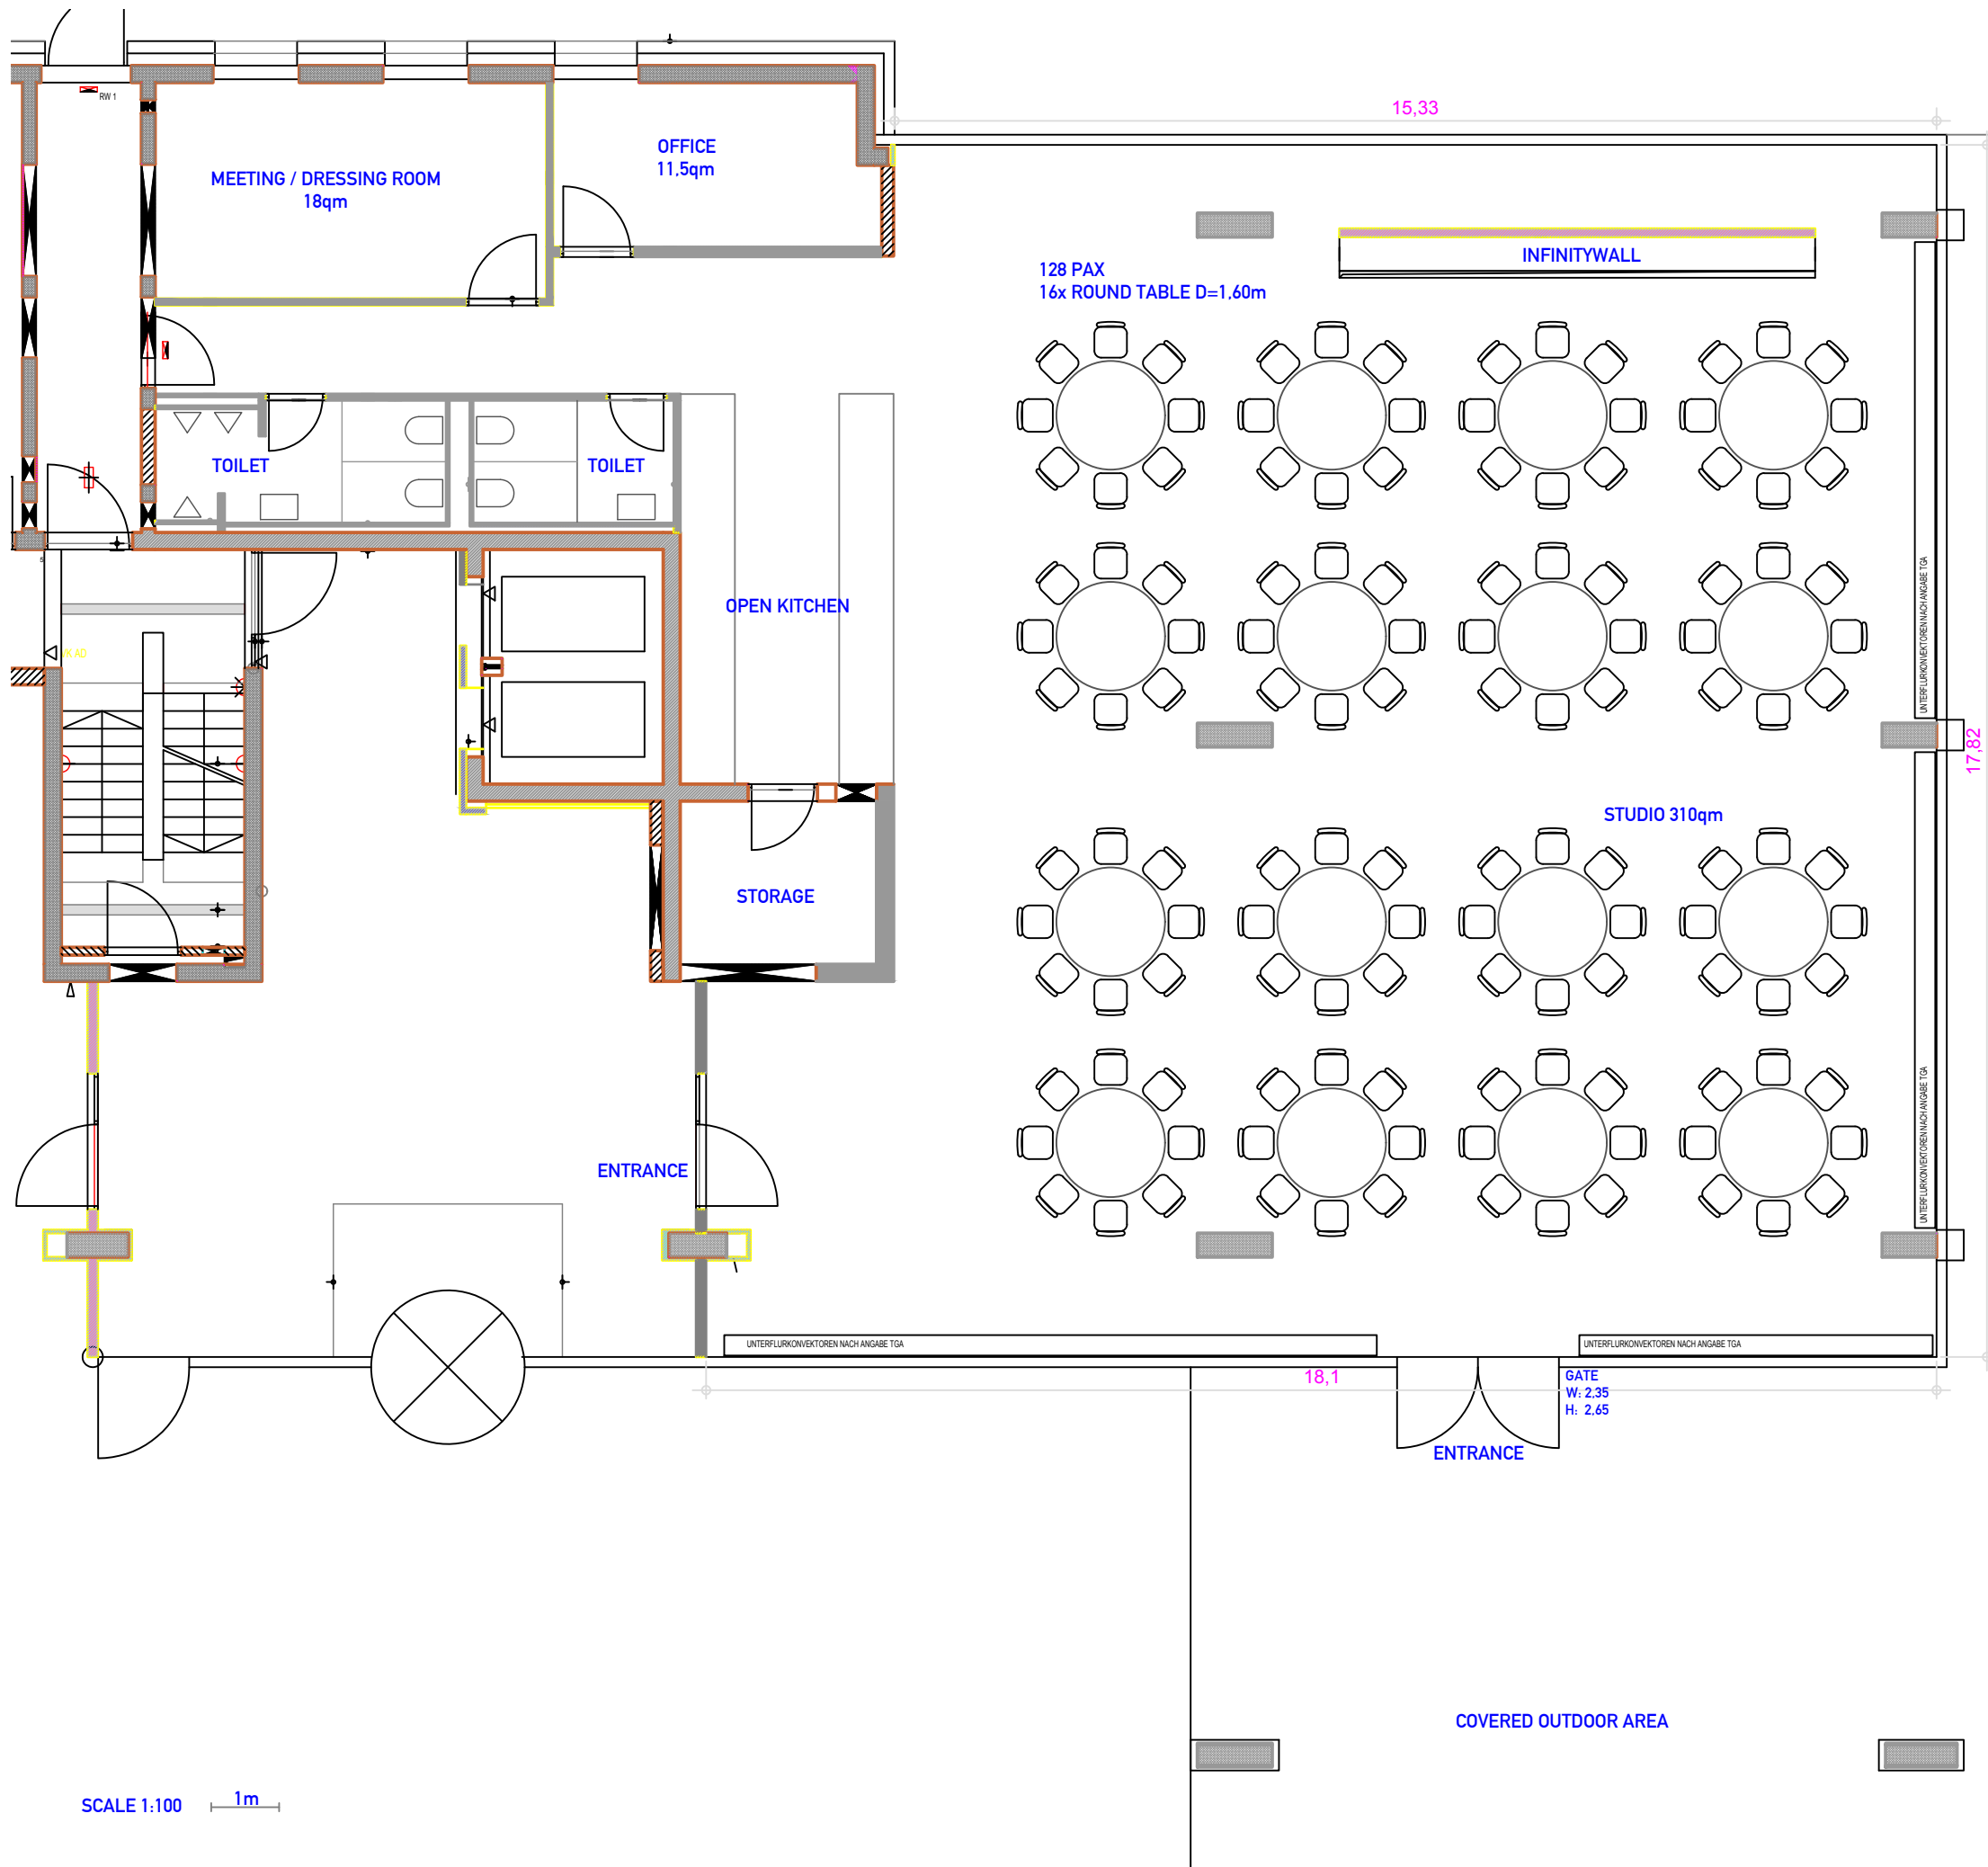

Description

H2O Studio row seating 180 pax

Schedule

Text

catering

Text

Decoration

Text

Description

H2O Studio row seating 100 pax

Schedule

Text

catering

Text

Decoration

Text

16x round table D=1,60m
160x chairs

Technical equipment

Text

Graphics

Text

Plan

Description

H2O Studio round table 128Pax

Schedule

Text

catering

Text

Decoration

Text

Furniture

16x round table D=1,60m
128x chairs