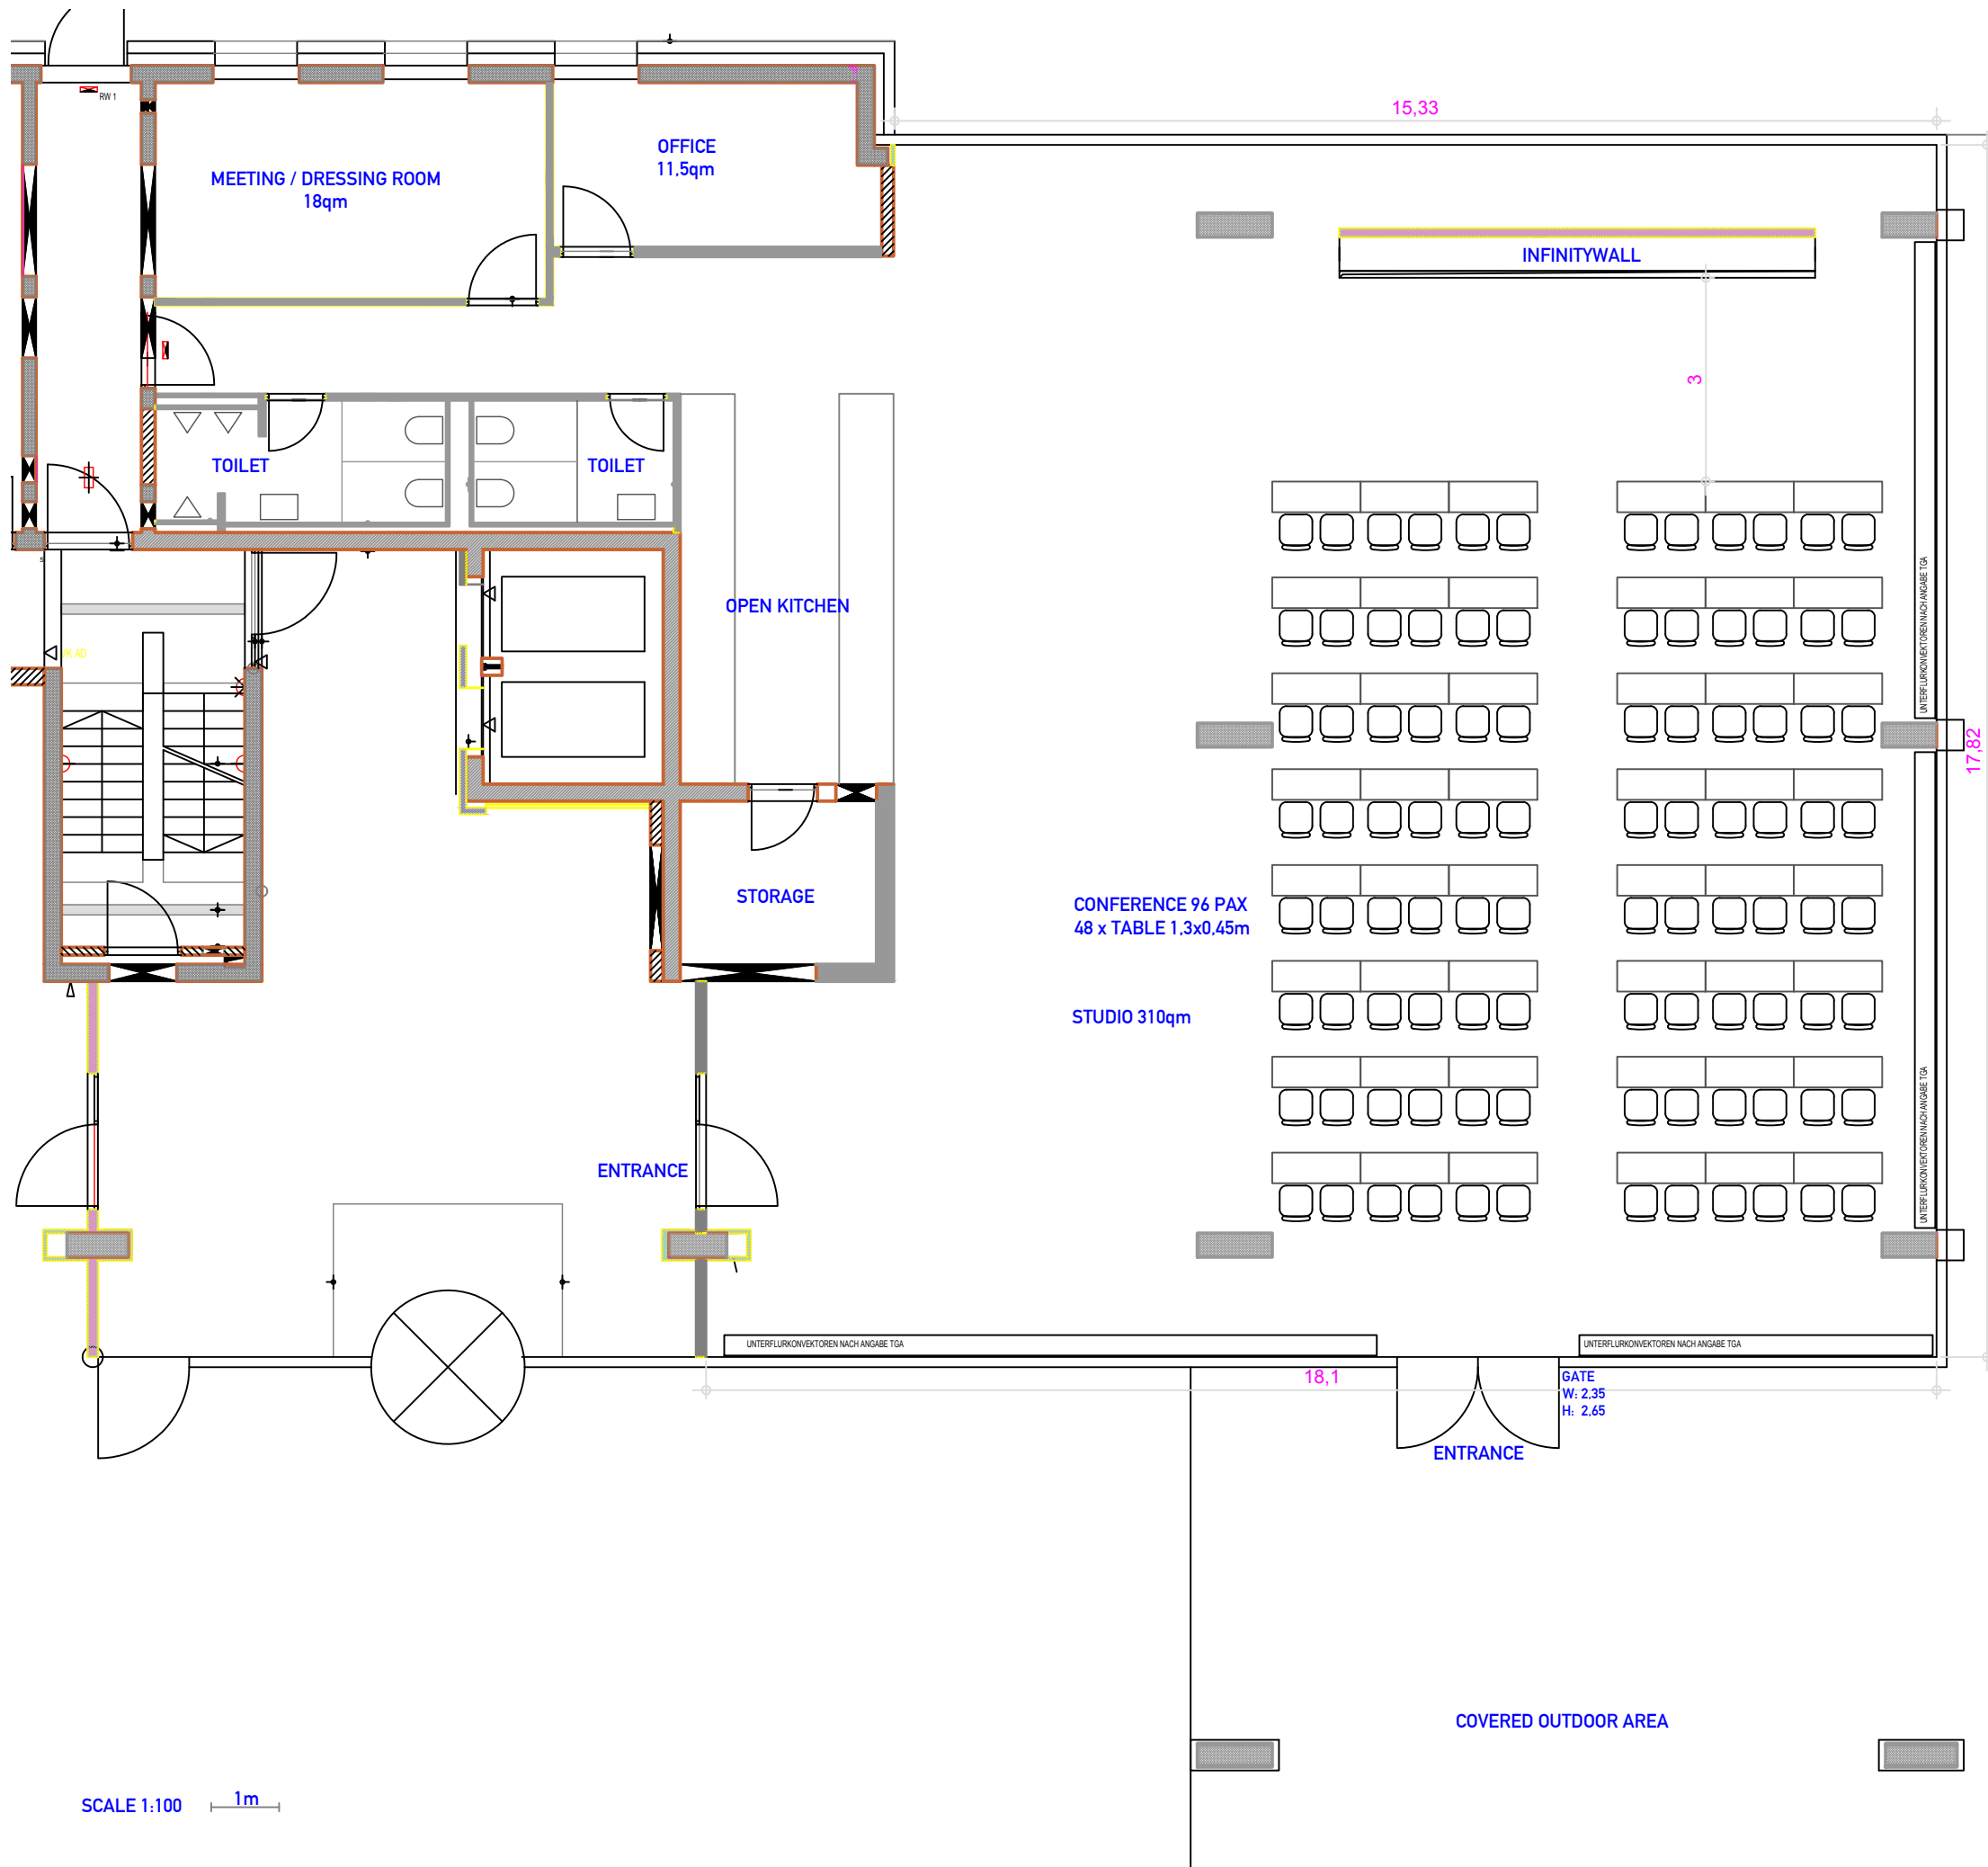

Description

H2O Studio conference 96 pax

Schedule

Text

catering

Text

Decoration

Text

Furniture

Text

Technical equipment

Text

Graphics

Text

Plan