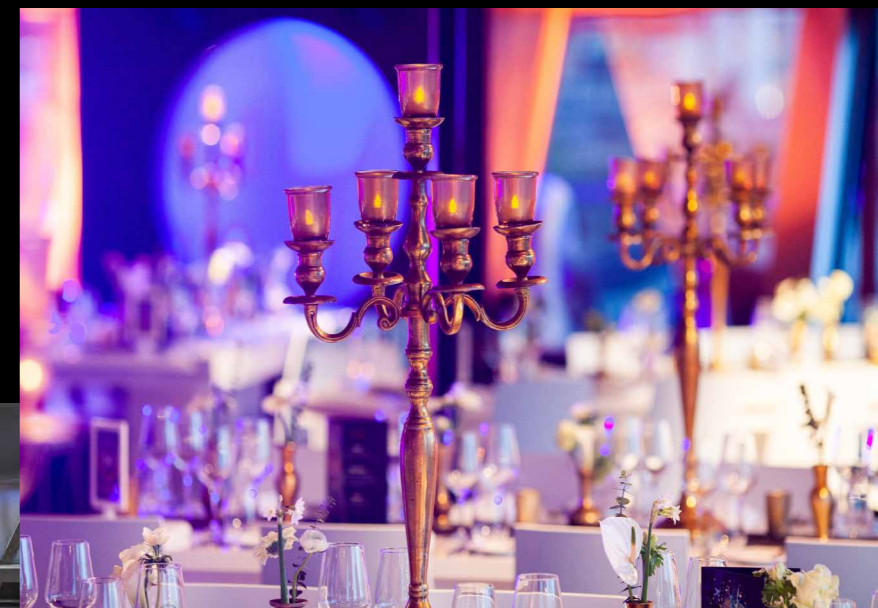

Surrounded
by water:
sub-areas
with a view.