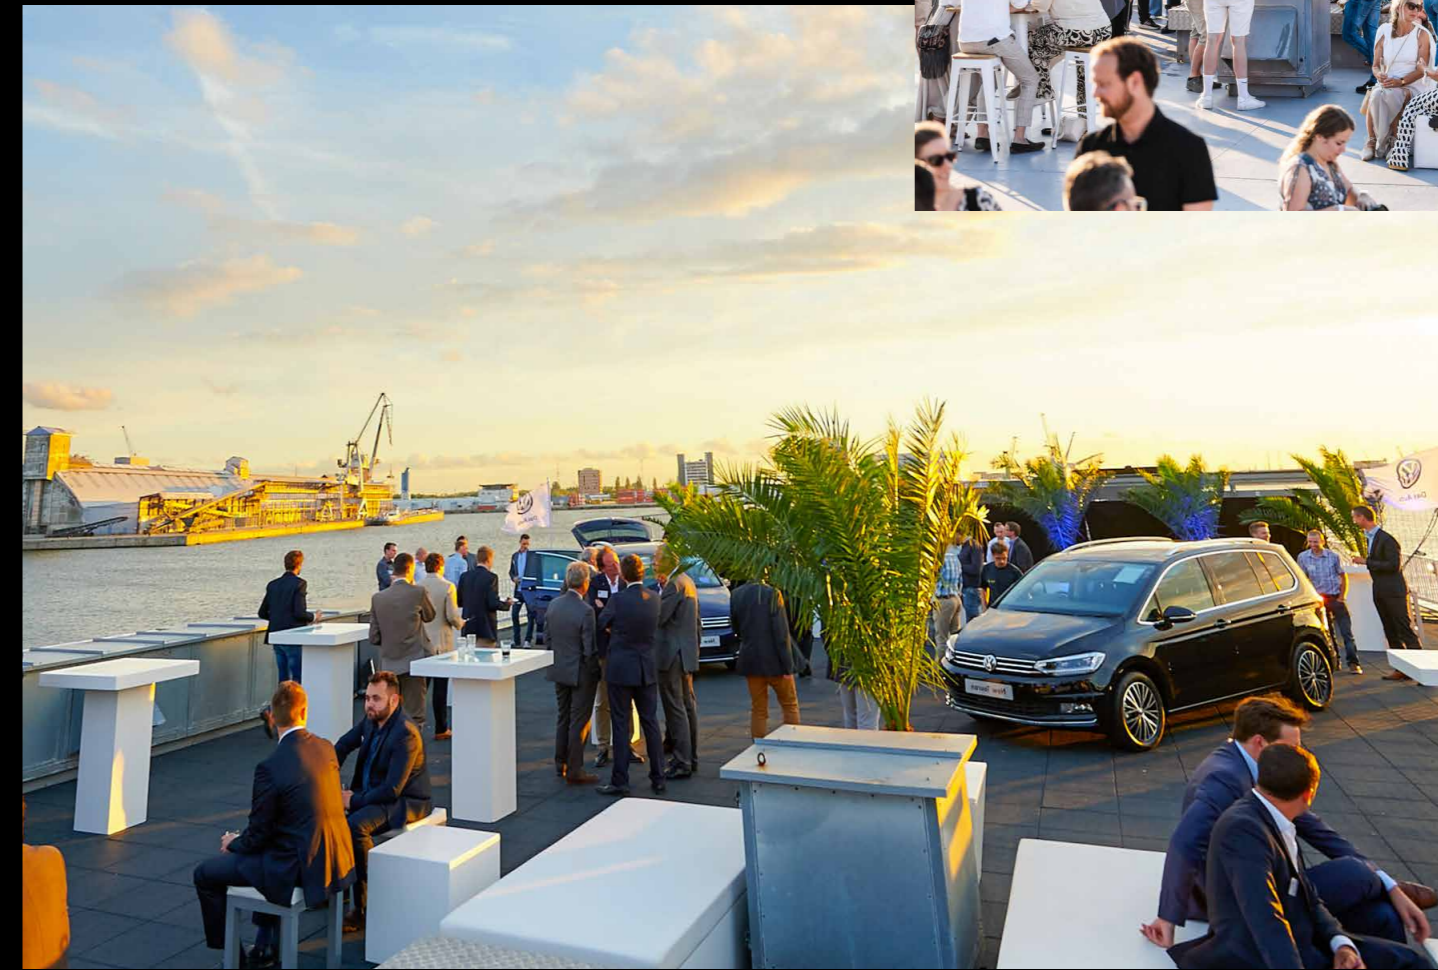

Experience the freedom of the water.