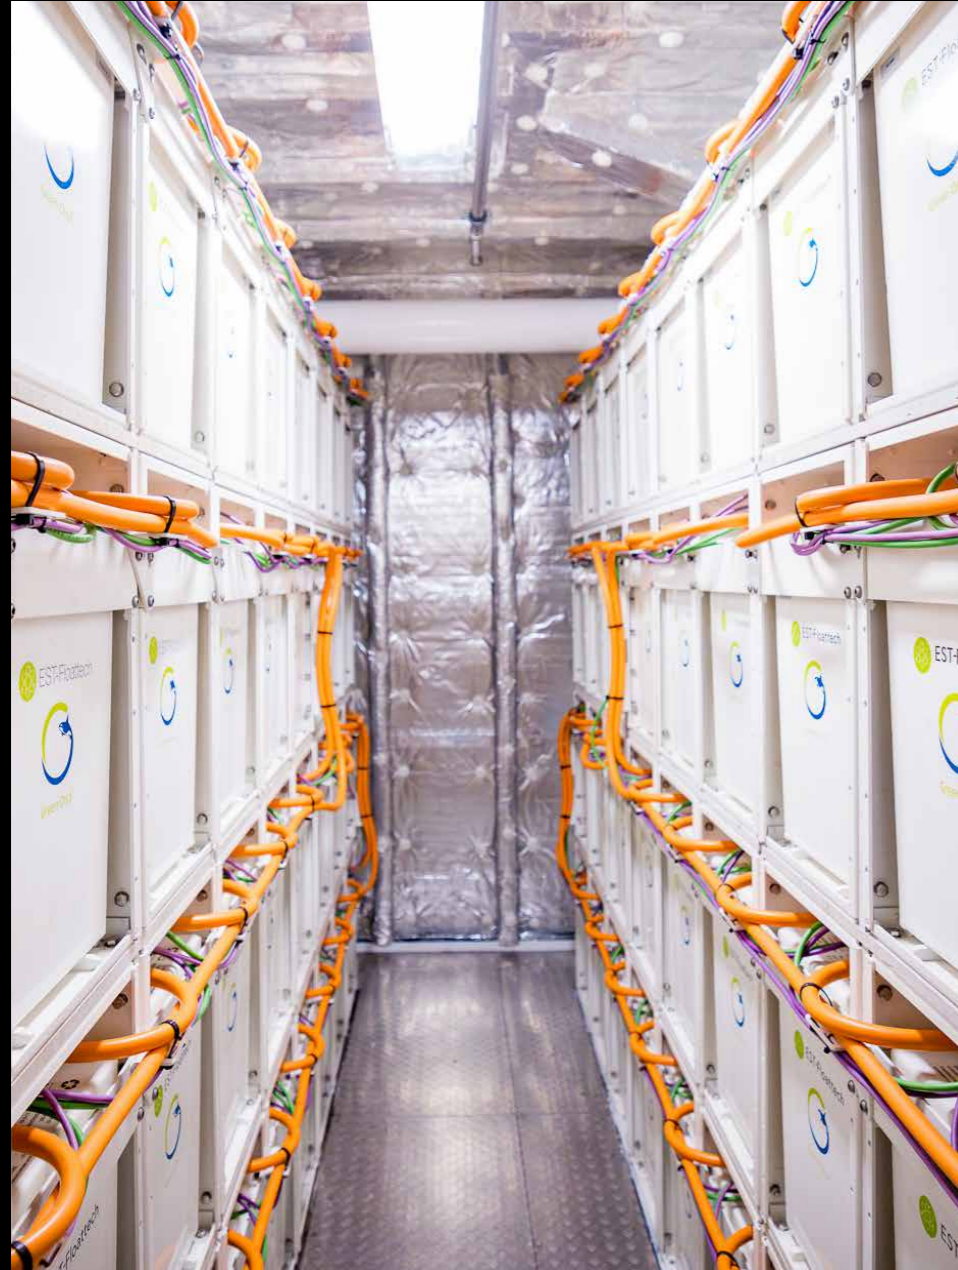

The lovely upper level suits any type of event.

Facts, figures & capacity.

Size

Length	86 m/282 ft
Width	17 m/56 ft
Space	2.625 m ² /28.255 ft ²
Areas	4
Total capacity	100-1.500 pax

Facilities

5 bars	LED Wall
Light & sound set	35 toilets
Airconditioning	Flatscreens
Cloakroom	WIFI (on request)
Elevator	Kitchen