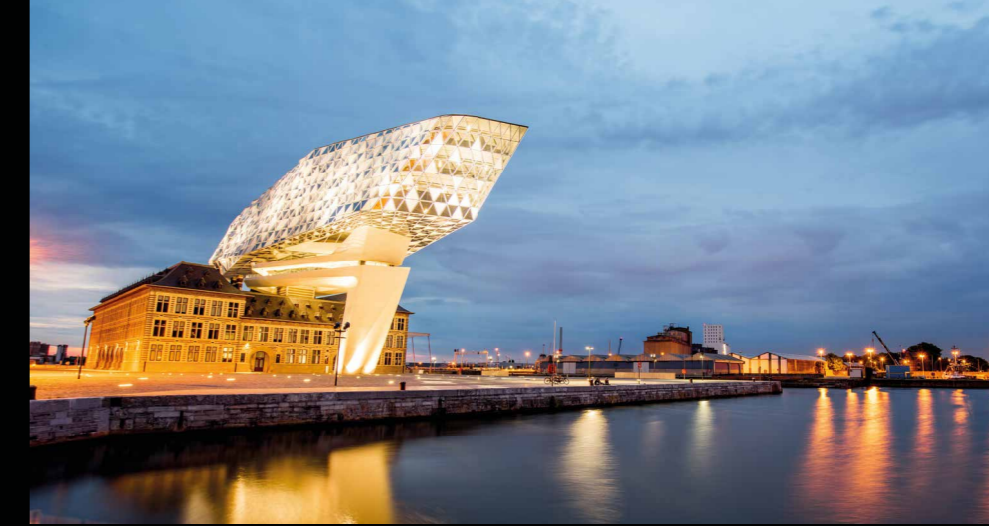

Belgium

TT Vasumweg 156
1033 SH Amsterdam
The Netherlands
T: +31 (0)20 662 7766
E: info@oceandiva.eu
www.oceandiva.eu

Contact us.