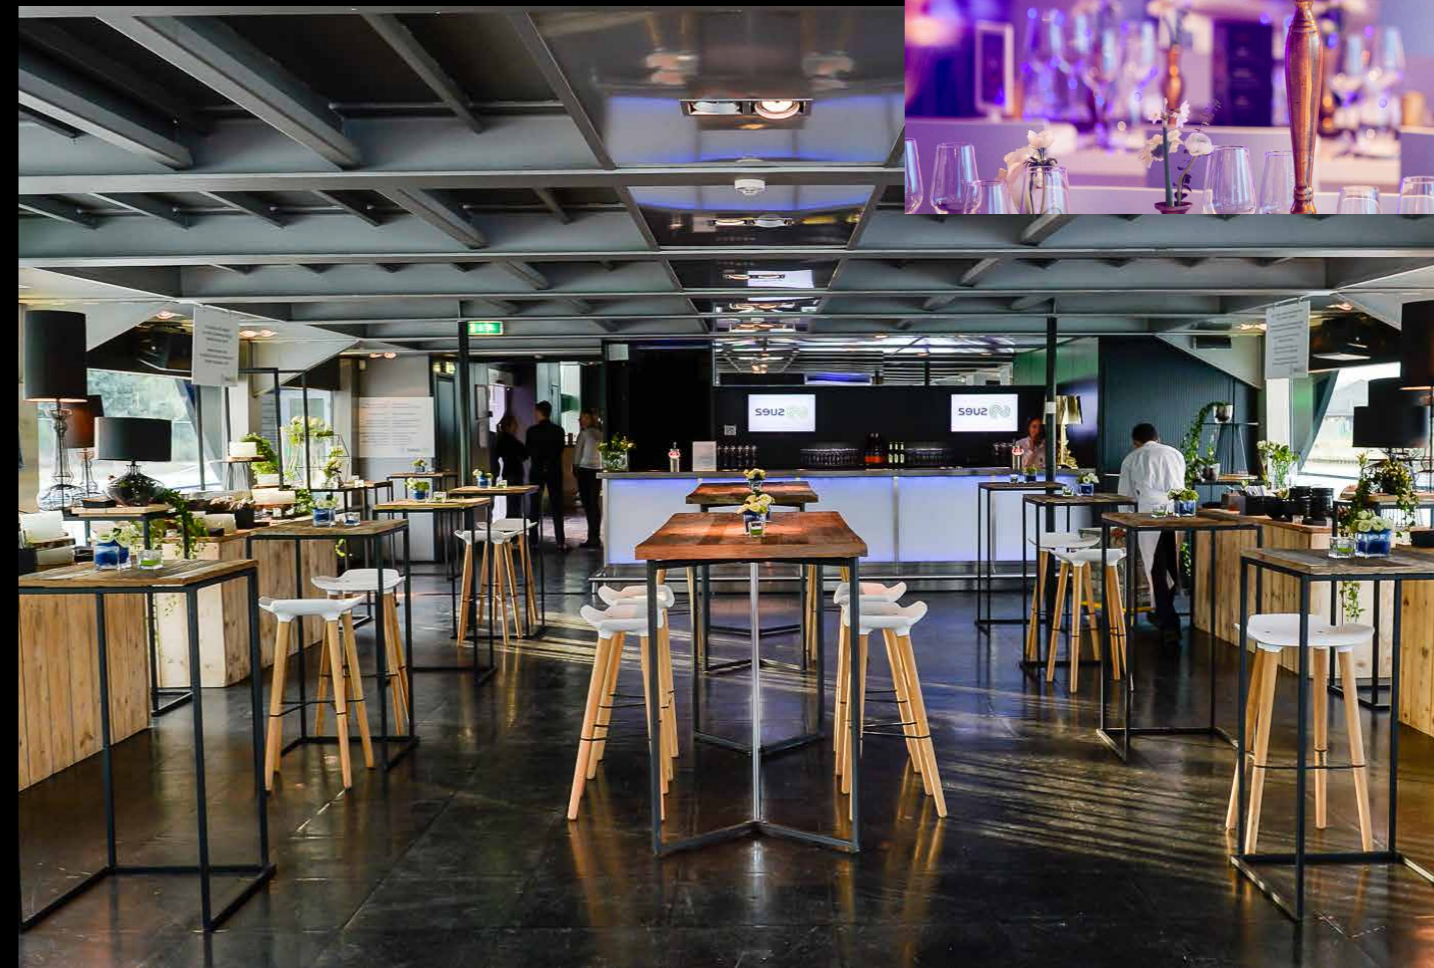

Surrounded
by water:
sub-areas
with a view.