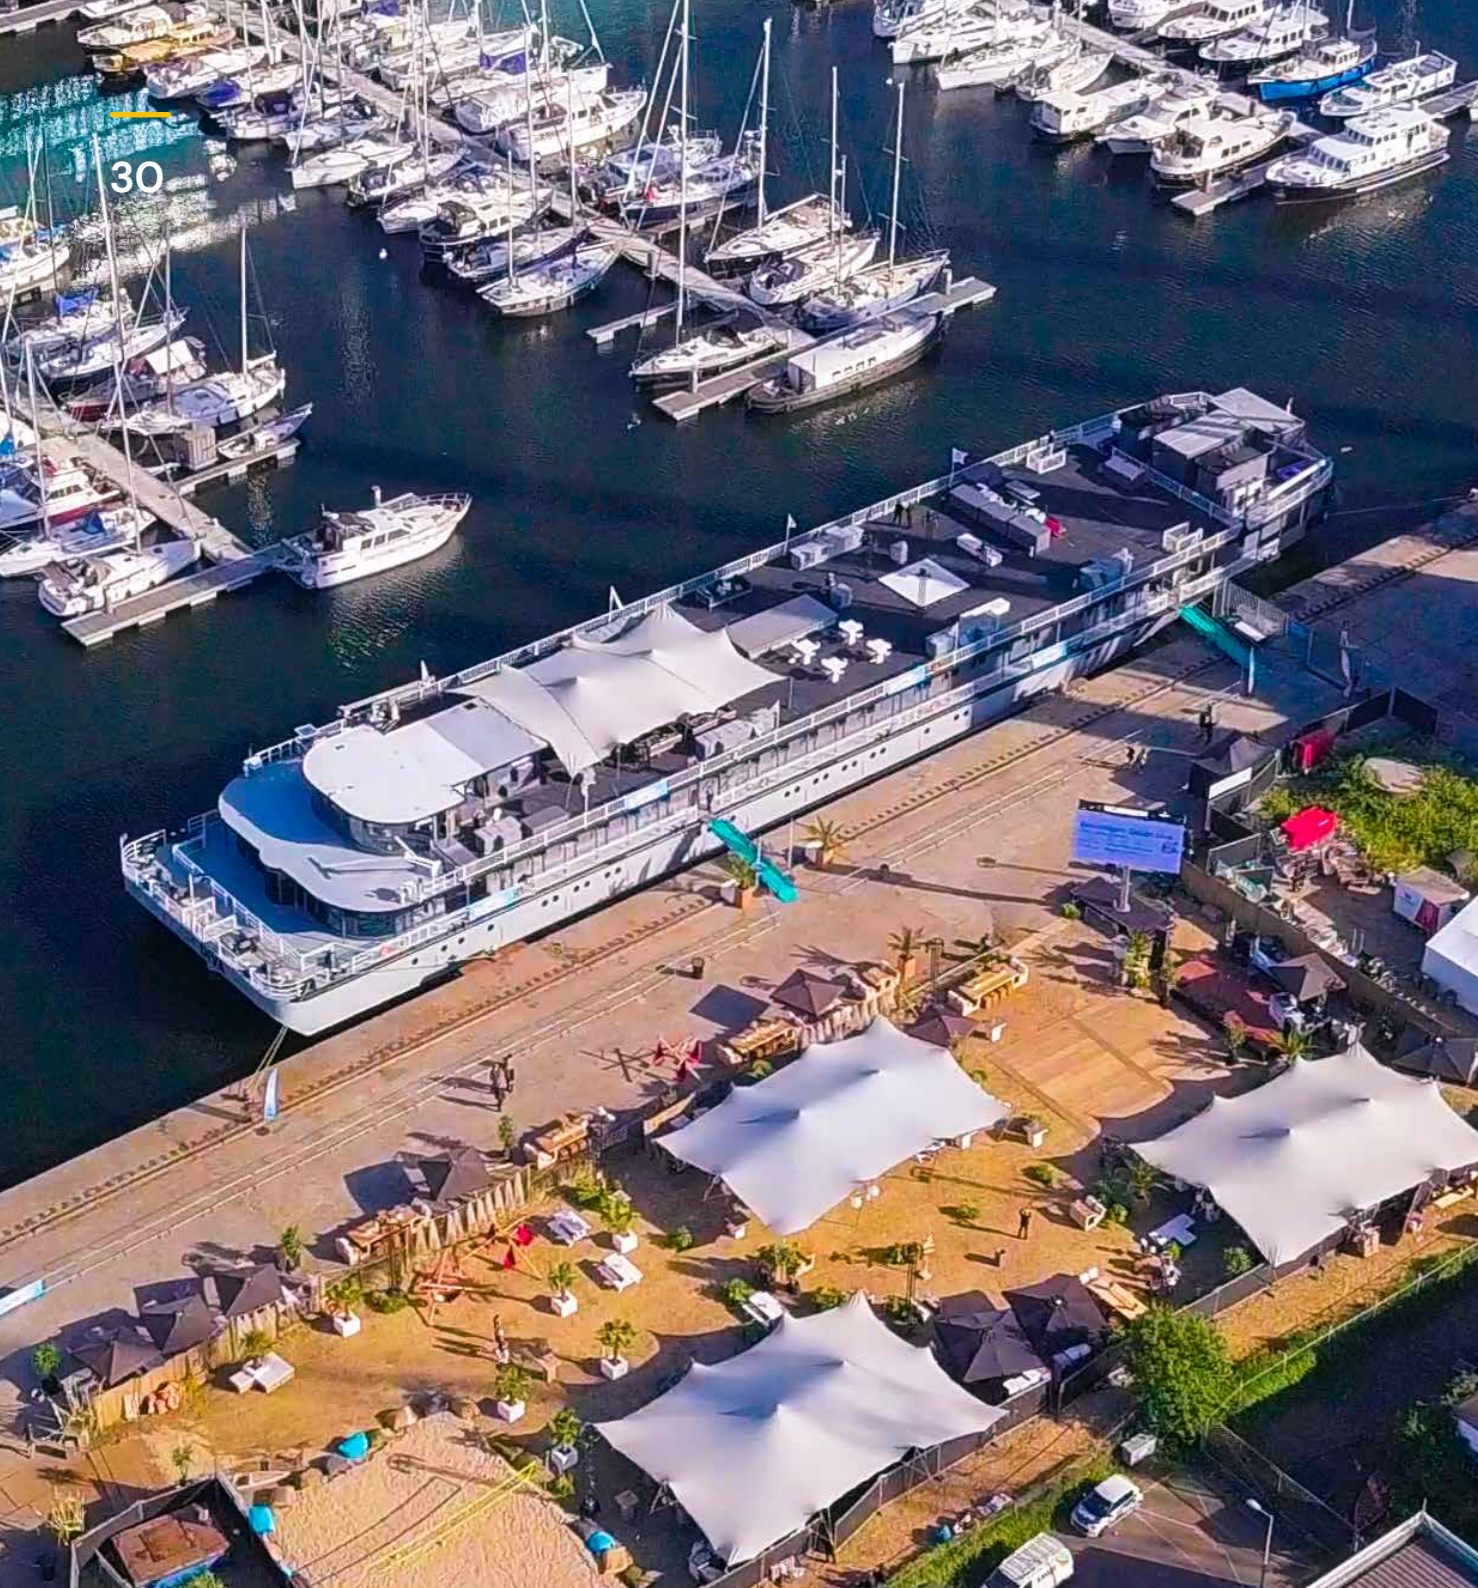

Impressive & Contemporary.

Sleek and modern, Oceandiva Original redefines the extraordinary. Far from the ordinary, this floating event venue infuses your gatherings with an enchanting charm. Its adaptable interior and versatile spaces are designed to realise your vision to the fullest.

Accommodating anywhere from 100 to 1,500 guests, the Oceandiva Original is perfectly equipped for a wide range of corporate events. Its grandiosity as an event venue isn't just impressive — it's unforgettable, ensuring your event leaves a lasting impact on all your guests.

A first
impression
that lasts.

Central area & balcony.

At the heart of the Oceandiva Original lies its central area: a majestic space standing five meters high, waiting to be transformed according to your desires.

Create
your own
atmosphere.

Outside deck.

Elevate your event by utilising the outside deck, complete with its own bar and a sweeping all-around view of the water. This open-air setting allows your guests to bask in fresh air while enjoying a stunning 360° panorama from the deck and terrace. Should the weather be less than ideal, we have various solutions to provide shelter, such as tents, ensuring the deck remains a versatile and comfortable space.