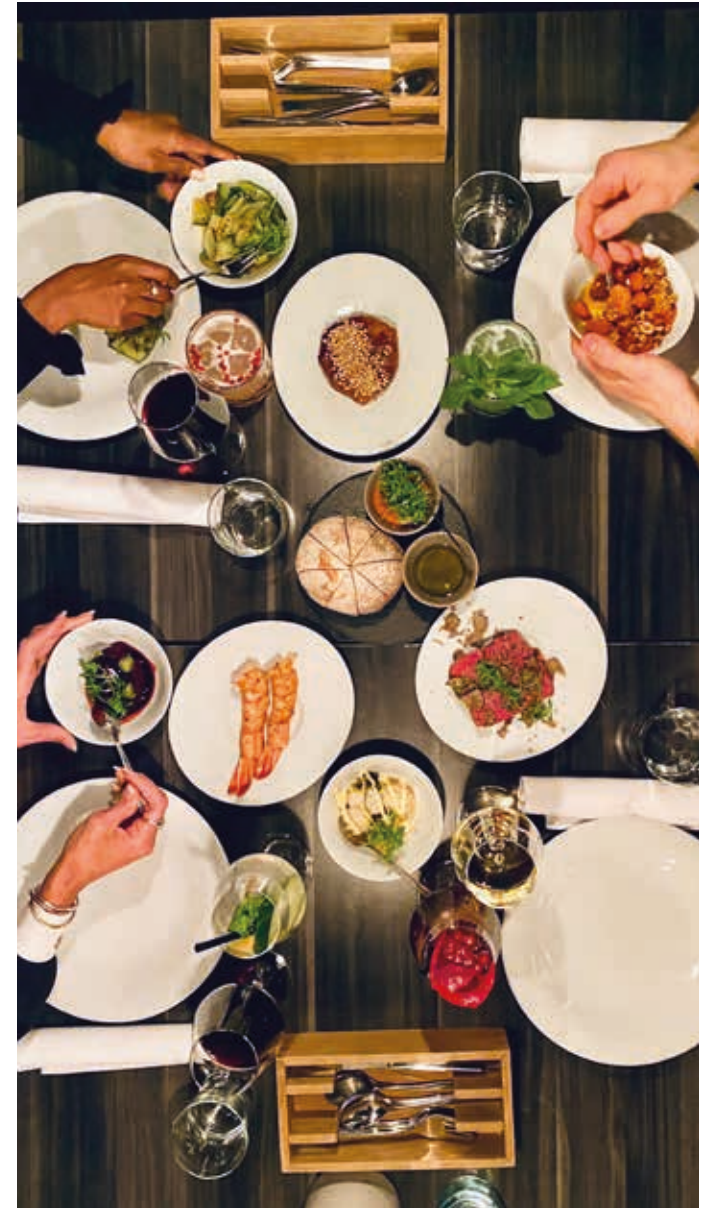

16. ETAGE: SKY-RESTAURANT

solar

MIT LEIDENSCHAFT, ABSOLUTER QUALITÄT UND KRÄFTIGEM GESCHMACK WERDEN ALLE SINNE BEGEISTERT.
DEUTSCHE UND INTERNATIONALE TAPAS DER SAISON HARMONIEREN MIT AUSGESUCHTEN WEINEN.