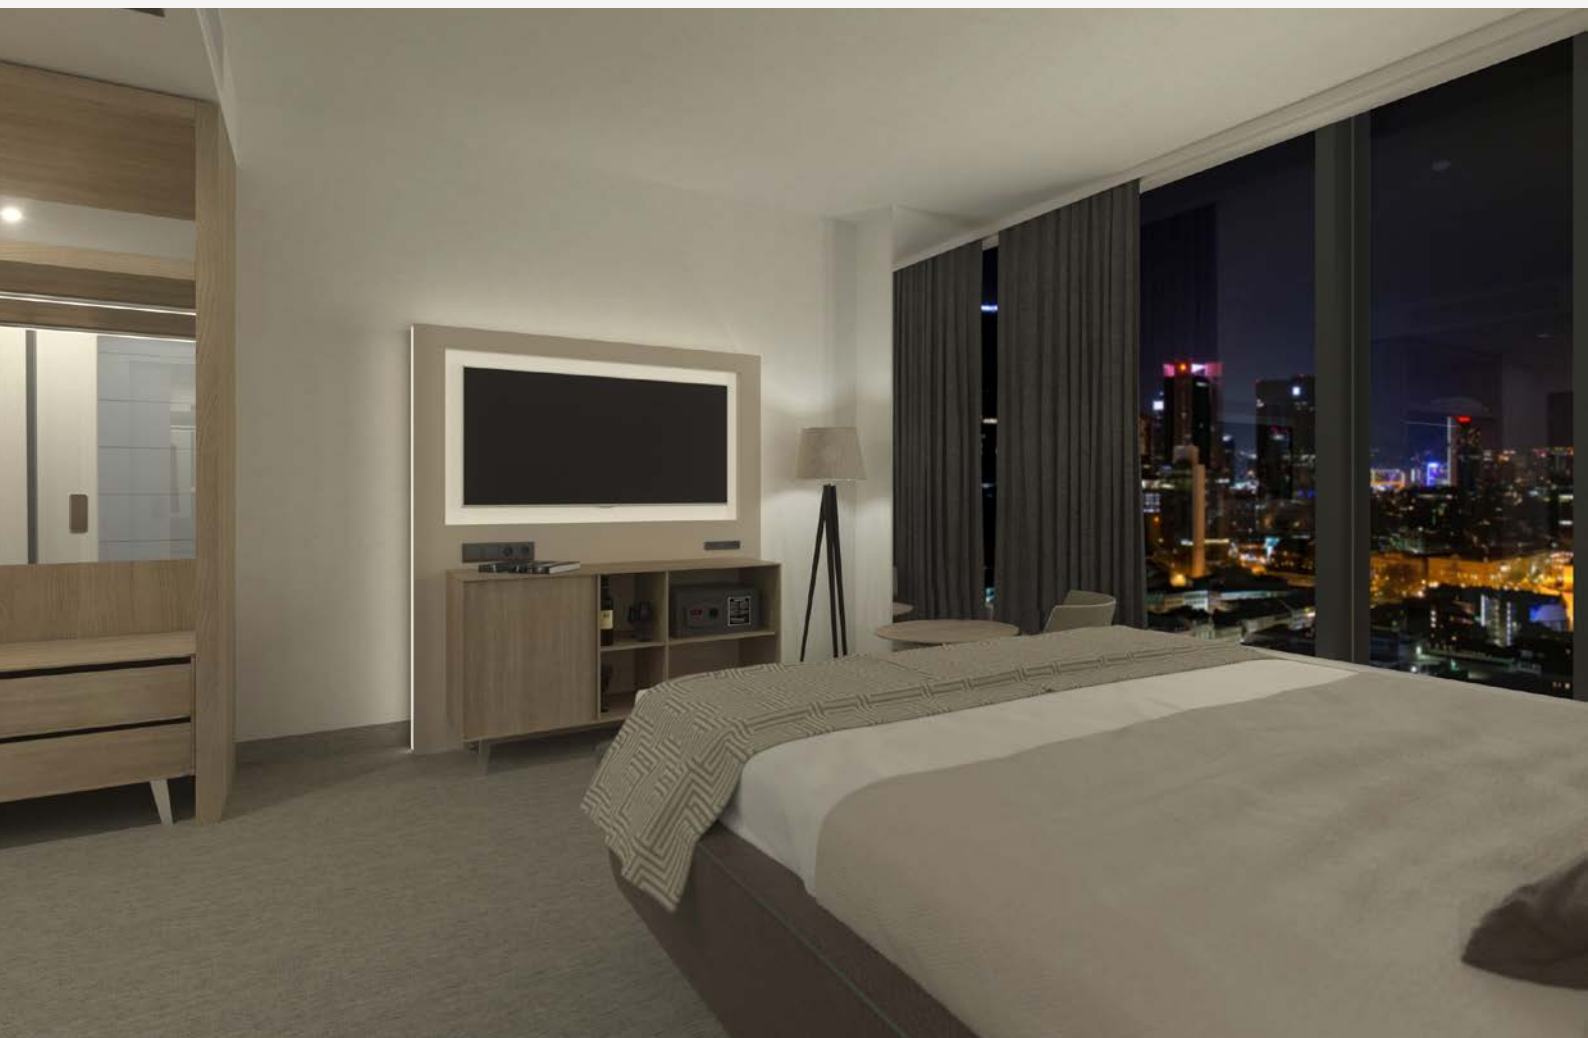

THE LEVEL

THE LEVEL at Meliá Frankfurt City is an exclusive concept in the centre of Frankfurt. Every detail has been specially created with you in mind to provide an unique experience.

With a bespoke service and attention to detail, our goal is to make your stay a memorable one that will exceed all your expectations.

All rooms are stylish and comfortably furnished and the lounge is a wonderful place for rest and relaxation. THE LEVEL at Meliá Frankfurt City is the perfect choice for business travellers or as a leisure destination to explore the city.

A special feature: almost all rooms have private balconies and floor-to-ceiling windows which offer breath-taking views over Frankfurt. They provide a flat-screen TV, minibar, safe, high-speed Wi-Fi and air conditioning.

Benefits and services

- Personal check-in and check-out at THE LEVEL Lounge
- Reception with personalised service for information on activities and to answer any questions
- Access to THE LEVEL Lounge