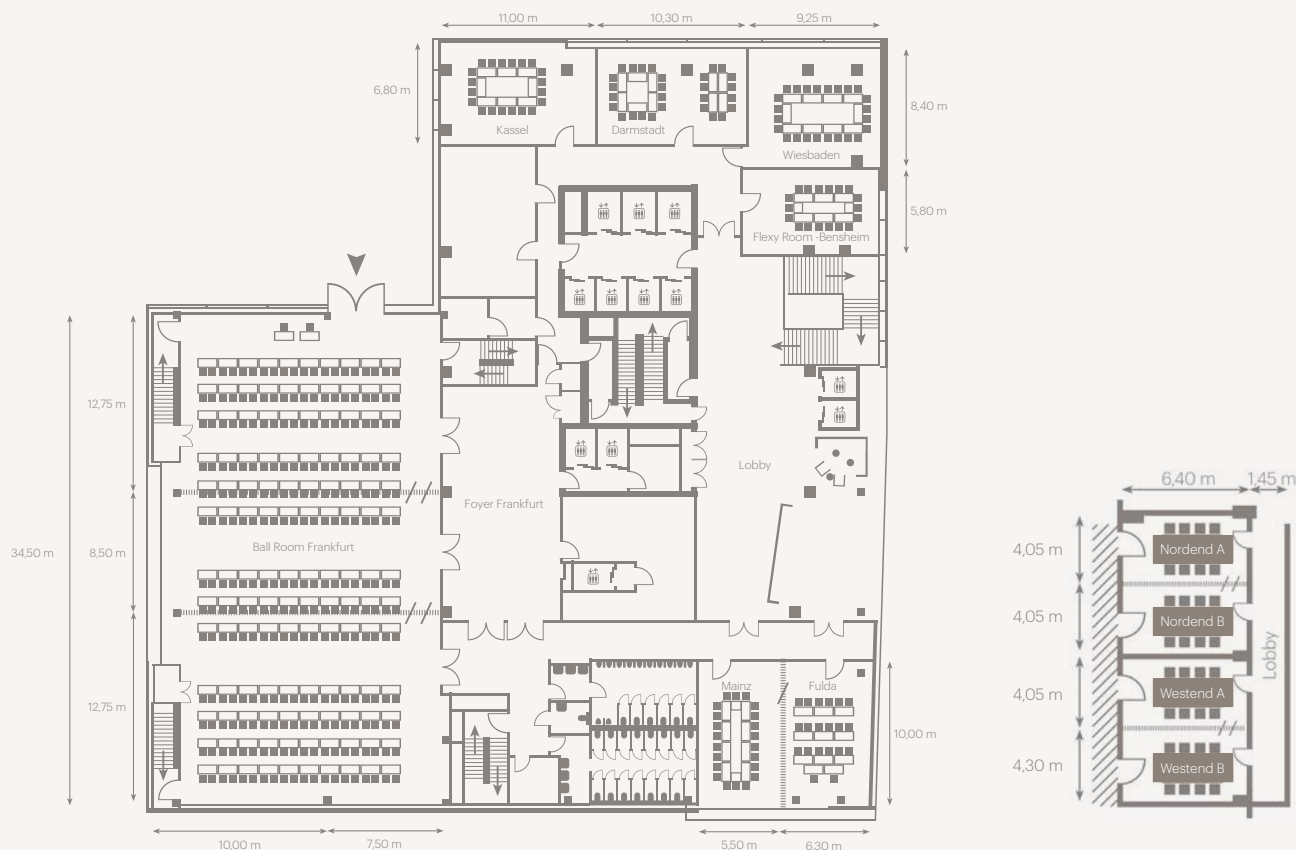

Maße und Kapazitäten

Dimensions and capacities

Tagungsraum Conference Room	Breite Width	Höhe Height	Länge Lenght	m²	Cocktail Cocktail	Theater Theatre	Parlament Parliament	Banquet Banquet	Block Block	U-Form U-Shape	Cabaret Cabaret
Frankfurt	19,00	4,00	34,5	655	850	700	260	320	120	100	240
Frankfurt 1	12,70	4,00	7,50	95	100	90	38	48	36	30	36
Frankfurt 2	12,70	4,00	10,80	137	150	108	62	80	48	38	60
Frankfurt 1&2	12,70	4,00	18,30	232	250	198	100	120	84	68	96
Frankfurt 3	8,50	4,00	19,00	162	175	165	64	64	52	48	48
Frankfurt 4	13,50	4,00	10,80	146	155	110	80	80	48	38	60
Frankfurt 5	13,50	4,00	7,50	101	105	99	38	48	36	30	36
Frankfurt 4&5	13,50	4,00	18,30	247	260	209	118	120	84	68	96
Westend A	4,30	2,50	6,40	28	25	25	10	16	12	10	12
Westend B	4,10	2,50	6,40	26	25	25	10	16	12	10	12
Westend	8,50	2,50	6,40	54	50	50	20	32	24	20	24
Nordend A (Tech-Room)	4,05	2,50	6,40	26	25	25	10	16	12	10	12
Nordend B	4,05	2,50	6,40	26	25	25	10	16	12	10	12
Nordend	8,20	2,50	6,40	52	50	50	20	32	24	20	24
Foyer Frankfurt	8,20	3,00	15,50	127	-	-	-	-	-	-	-
Conference Lobby	9,20	3,00	26,50	244	-	-	-	-	-	-	-
Mainz	5,50	3,00	10,00	55	65	56	24	32	20	18	24
Fulda	6,30	3,00	10,00	63	65	56	24	32	20	18	24
Mainz/Fulda	11,80	3,00	10,00	118	130	112	48	64	40	36	48
Bensheim (Flexy Room)	5,80	3,00	9,50	55	65	56	24	32	20	18	24
Wiesbaden	8,40	3,00	9,25	78	80	37	24	32	20	18	24
Darmstadt	10,30	3,00	6,80	70	75	43	20	24	16	12	18
Kassel	11,00	3,00	6,80	75	80	54	24	32	20	18	24