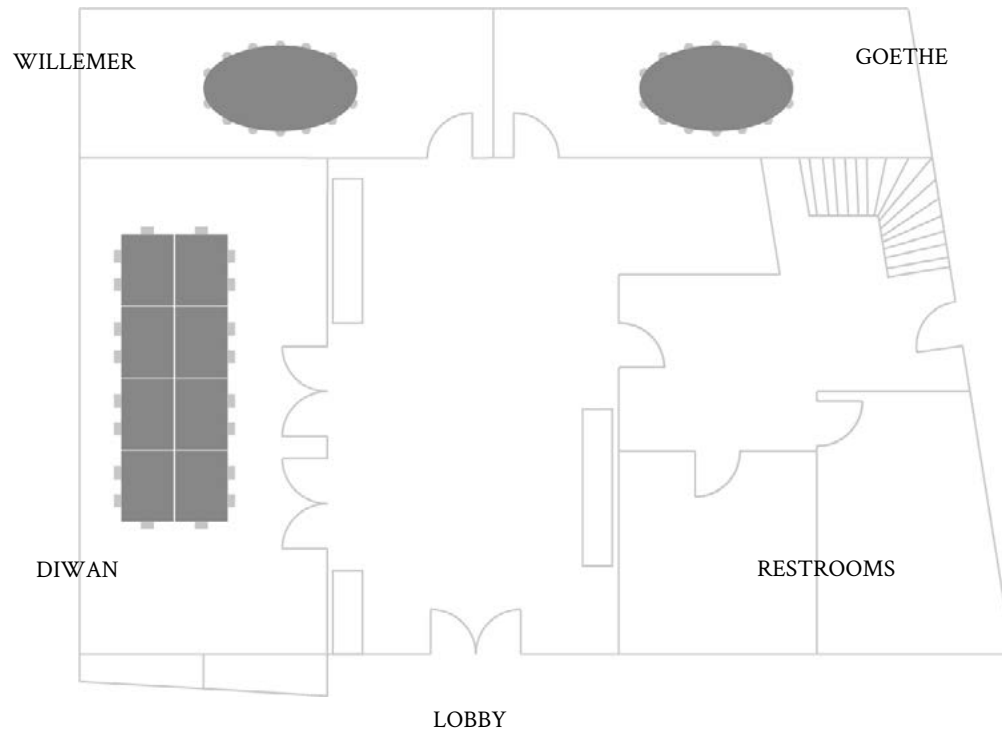

MEETING & EVENT

| | | block | theatre | banquet |
|-----------------|--------|--------|---------|---------|
| DIWAN | 45 sqm | 22 pax | 40 pax | 36 pax |
| WILLEMER | 30 sqm | 12 pax | - | 14 pax |
| GOETHE | 28 sqm | 10 pax | - | 12 pax |