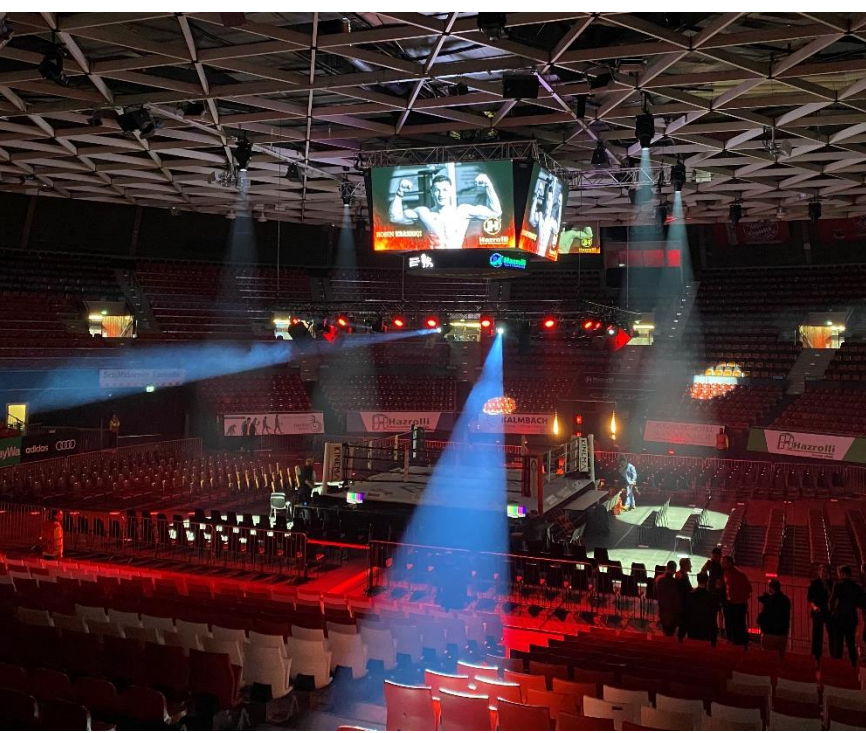

WE POWER JOY.

WE POWER JOY. TOGETHER.

INDOOR HALL

INDOOR HALL & FOYER

THE HEART OF THE BMW PARK -
FOR INDIVIDUAL EVENTS IN A UNIQUE
ATMOSPHERE

FACTS

- 360° BACKDROP
- 600 M² PLAYABLE LED GLASS SURFACE
- EXISTING EVENT TECHNOLOGY WITH STATE-OF-THE-ART LED CUBE
- FOYER & CIRCULATION WITH F&B STATIONS AND PRESENTATION AREAS
- DIRECT ACCESS TO THE BMW PARK VIP LOUNGE

	INDOOR HALL FOYER	2.500 335
	MAX. NUMBER OF PERSONS	6791
	BANQUET	1000

ASB LED GLASSFLOOR

FACTS ON REQUEST

BMW PARK VIP LOUNGE

BMW PARK VIP LOUNGE

MODERN MEETS HISTORIC - THE PERFECT ROOM CONCEPT FOR SUCCESSFUL EVENTS

FACTS

- NEW YORKER LOFT-STYLE
- SEATING: BANQUET & HIGH TABLES
- LIVE-COOKING STATIONS & LOUNGE CORNER WITH PRIVATE BAR
- 105 INCH DISPLAY & 8 SCREENS
- SEPARATE ENTRANCE AREA WITH FIXED WARDROBE
- DIRECT ACCESS TO THE INDOOR HALL