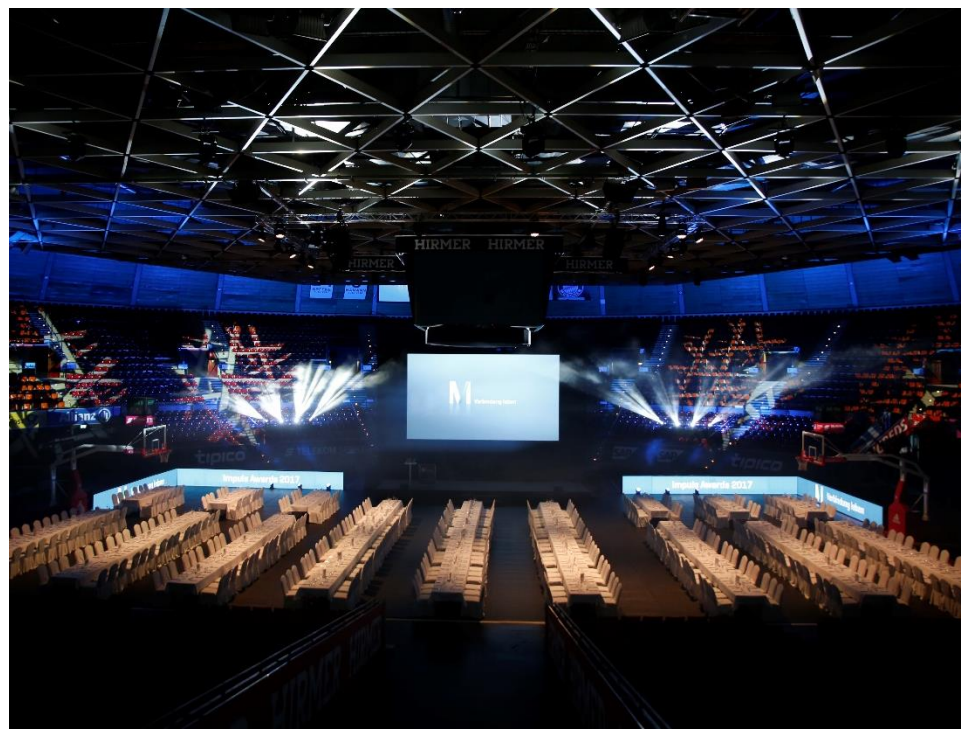

Be a host yourself at BMW Park and enchant your guests with an event experience of a special kind.

Together with our partners, we will be happy to create an unforgettable event concept for you and are already looking forward to your inquiry!

WE POWER JOY.

WE POWER JOY. TOGETHER.

INDOOR HALL

INDOOR HALL & FOYER

THE HEART OF THE BMW PARK -
FOR INDIVIDUAL EVENTS IN A UNIQUE
ATMOSPHERE

FACTS

- 360° BACKDROP
- 600 M² PLAYABLE LED GLASS SURFACE
- EXISTING EVENT TECHNOLOGY WITH STATE-OF-THE-ART LED CUBE
- FOYER & CIRCULATION WITH F&B STATIONS AND PRESENTATION AREAS
- DIRECT ACCESS TO THE BMW PARK VIP LOUNGE

	INDOOR HALL FOYER	2.500 335
	MAX. NUMBER OF PERSONS	6791
	BANQUET	1000

ASB LED GLASSFLOOR

FACTS ON REQUEST

BMW PARK VIP LOUNGE

BMW PARK VIP LOUNGE

MODERN MEETS HISTORIC - THE PERFECT ROOM CONCEPT FOR SUCCESSFUL EVENTS

FACTS

- NEW YORKER LOFT-STYLE
- SEATING: BANQUET & HIGH TABLES
- LIVE-COOKING STATIONS & LOUNGE CORNER WITH PRIVATE BAR
- 105 INCH DISPLAY & 8 SCREENS
- SEPARATE ENTRANCE AREA WITH FIXED WARDROBE
- DIRECT ACCESS TO THE INDOOR HALL