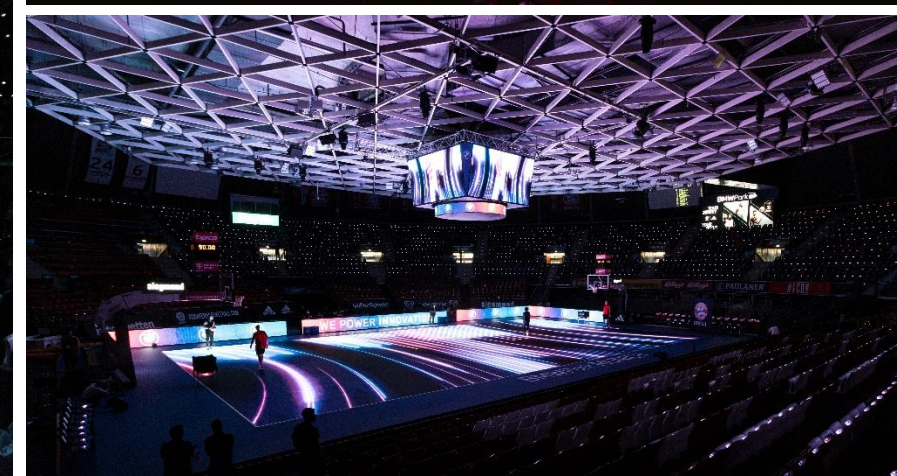

ASB LED GLASSFLOOR

FACTS ON REQUEST