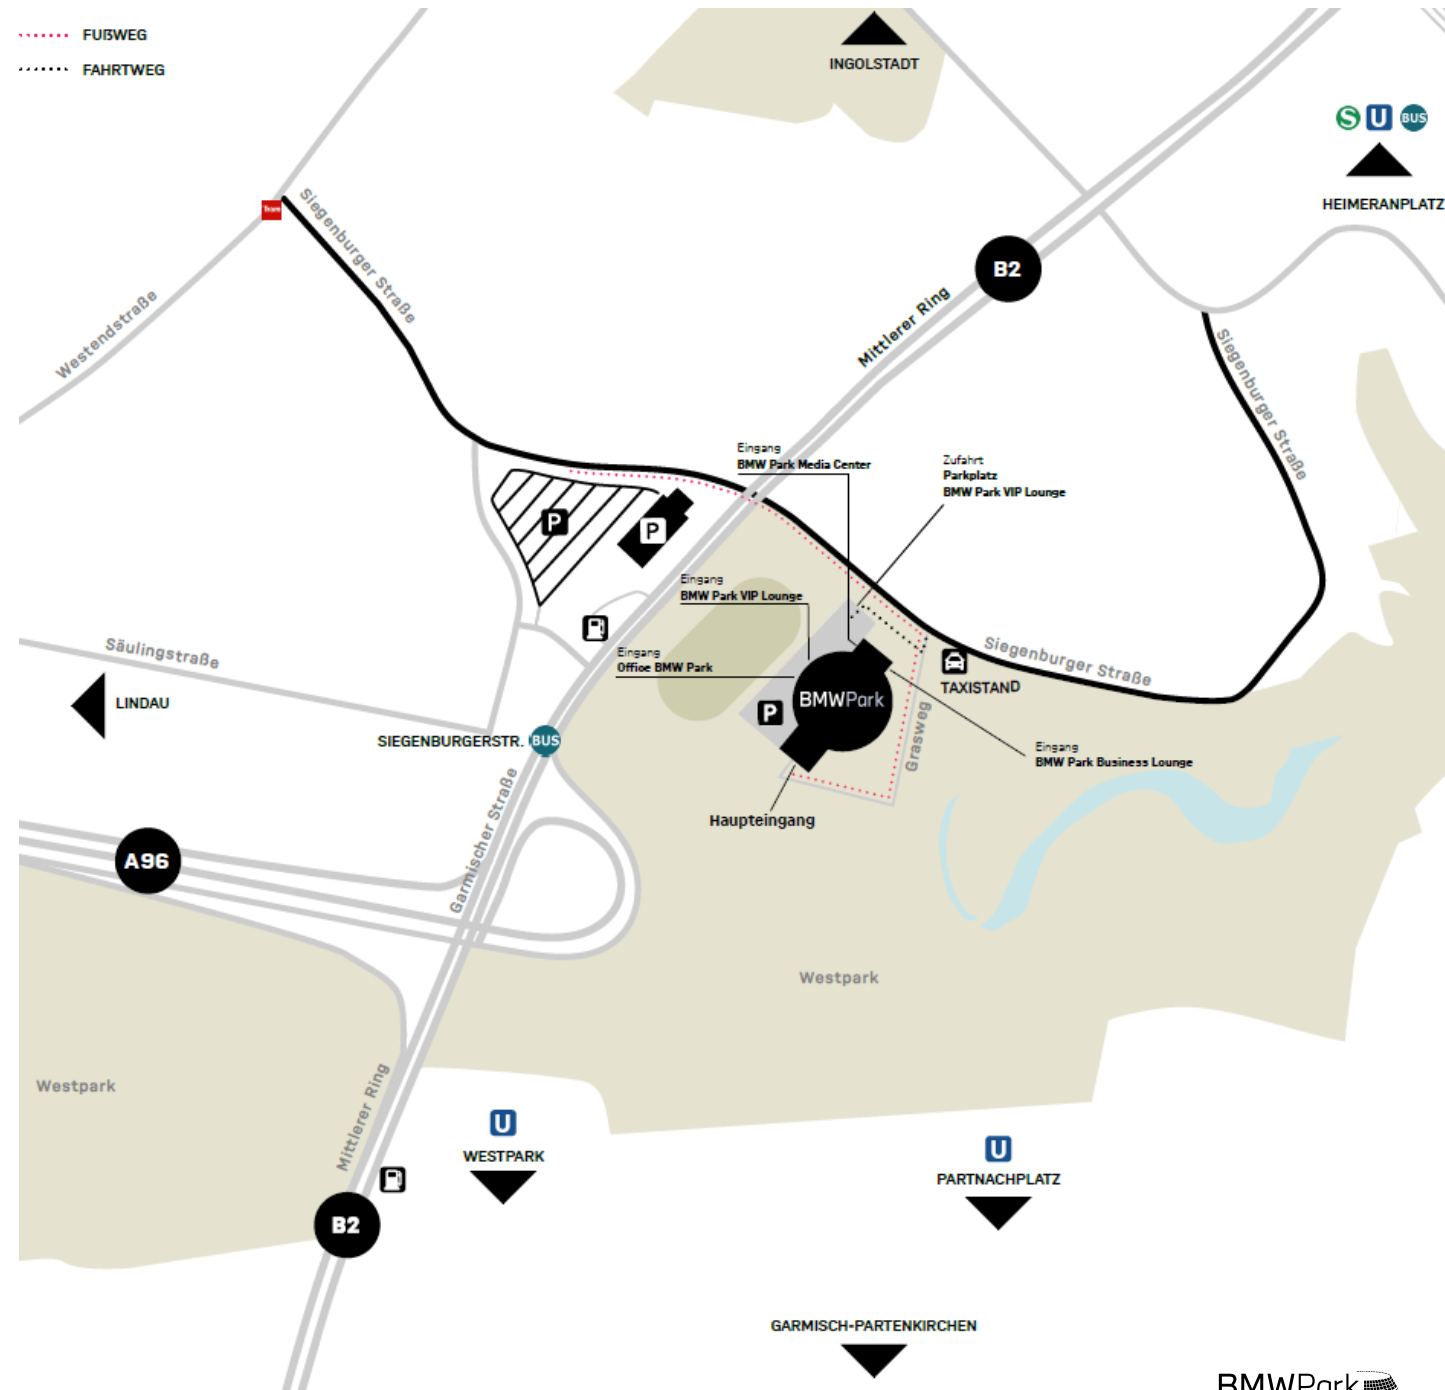

and much more

YOUR WAY TO US

BMW Park is conveniently located in the southwest of Munich city center, directly on the Mittlerer Ring, close to the freeway access to the A96 in the direction of Lindau.

Parking facilities

- exclusive parking lot with 60 parking spaces on the premises
- nearby parking garage with 800 parking spaces for rent
- parking spaces for buses & trucks available

	Station „Heimeranplatz“	1,4 km
	Station „Siegenburgerstraße“	200 m
	Central Station Munich	4,5 km
	Airport Munich	42 km
	City Center Munich	5,5 km