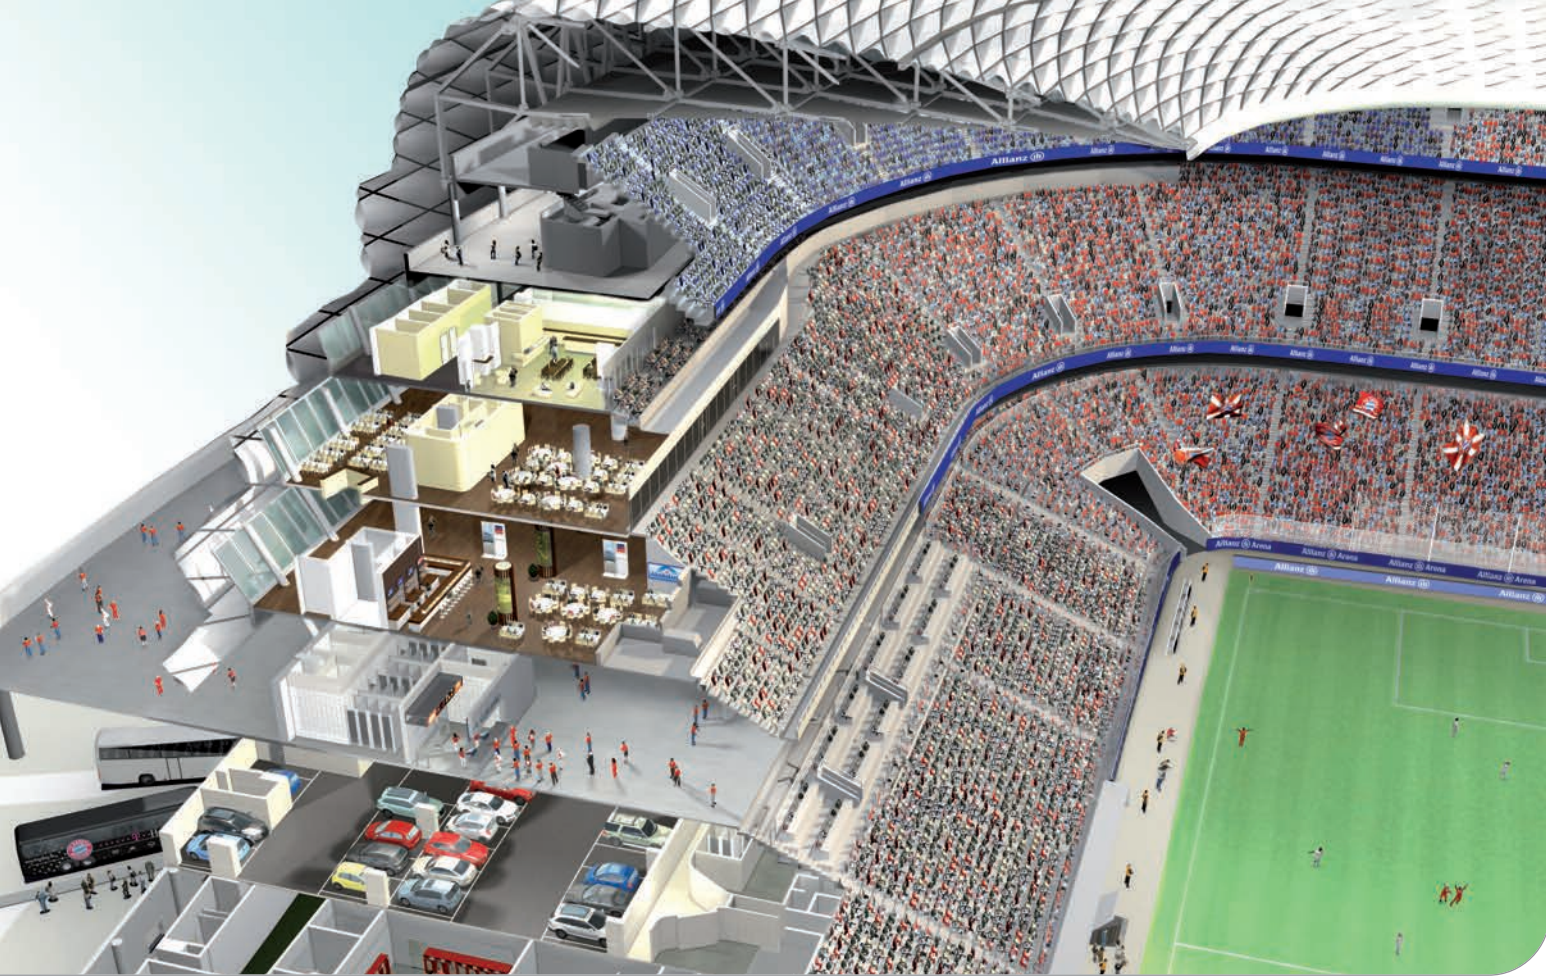

Loads of room for every kind of fun.

From cosy and small to generously relaxed – in hard figures: whether two or 2,000 guests, in the Allianz Arena you will always find a suitable space. And the perfect atmosphere is all-included.

© Allianz SE 2013

SEATING

Level	Room	Size in m²	Rows	Banquet	Parliamentary Maximum capacity	Bar tables	U-shape
0	Press club & foyer	500	180	–	–	–	–
0	Mixed zone	467	250	150	90	250	–
3	Sponsors' lounge	1,840	250	400	150	500	–
3	FC Bayern Erlebniswelt	3,163	100	250	–	350	–
3	Event area at FCB Erlebniswelt	250	80	80	40	100	30
4	Business club	3,163	300	2,180	150	–	–
4	Honorary guest area	186	–	100	–	–	–
5	Event box 1	228	90	104	40	104	30
5	Siemens Cooking Lounge	157	30	50	15	50	16
5	Event box 3	212	90	90	36	90	30
5	Event box 4	166	40	70	20	70	20
5	Event box 5	166	50	50	25	60	20
5	Event box 6	212	90	90	40	90	30
5	Event box 7	157	50	50	25	50	20
5	Event box 8	228	100	100	40	100	40
5	Event boxes 7 + 8	385	150	180	70	200	60
5	Executive Lounge	217	–	–	–	80	–
5	Outer foyer B	160	80	80	40	100	30
5	Outer foyer C	214	80	80	40	100	30
5	Outer foyer D	214	80	80	40	100	–
5	Outer foyer E	228	100	100	50	120	30
5	E.ON Event box	45	20	24	12	–	14
5	Boxes	30–40	–	13–15	–	–	–

Rows

Banquet

Parliamentary

Bar tables

U-shape

Levels 0–3: no view of the stadium interior
Level 4: view of the stadium interior
Level 5: event boxes & sky boxes with a view of the stadium interior, outer foyers with a view of the exterior stadium cladding