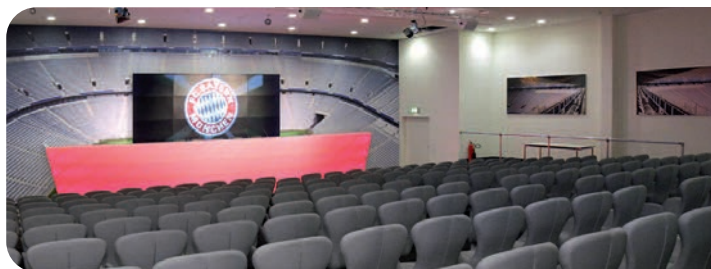

Your pitch
for the next event.

Think outside the box, and imagine your next team training will take place in the Allianz Arena. Launch your new product in our new designed Business Club, providing 3,000 sqm of flexible function space to accommodate all of your business needs. And even a simple workshop is so

much more inspiring when it takes place in a skybox above the holy ground. Whether you wish to exhibit, confer, train, dine, meet or conduct a workshop ... avail of the Allianz Arena – in whole or in part. Whatever you desire.

© Allianz SE 2013

SEATING

Level	Room	Size in m ²	Rows	Banquet	Parliamentary <small>Maximum capacity</small>	Bar tables	U-shape
0	Press club & foyer	500	180	–	–	–	–
0	Mixed zone	467	250	150	90	250	–
3	Sponsors' lounge	1,840	250	400	150	500	–
3	FC Bayern Erlebniswelt	3,163	100	250	–	350	–
3	Event area at FCB Erlebniswelt	250	80	80	40	100	30
4	Business club	3,163	300	2,180	150	–	–
4	Honorary guest area	186	–	100	–	–	–
5	Event box 1	228	90	104	40	104	30
5	Siemens Cooking Lounge	157	30	50	15	50	16
5	Event box 3	212	90	90	36	90	30
5	Event box 4	166	40	70	20	70	20
5	Event box 5	166	50	50	25	60	20
5	Event box 6	212	90	90	40	90	30
5	Event box 7	157	50	50	25	50	20
5	Event box 8	228	100	100	40	100	40
5	Event boxes 7 + 8	385	150	180	70	200	60
5	Executive Lounge	217	–	–	–	80	–
5	Outer foyer B	160	80	80	40	100	30
5	Outer foyer C	214	80	80	40	100	30
5	Outer foyer D	214	80	80	40	100	–
5	Outer foyer E	228	100	100	50	120	30
5	E.ON Event box	45	20	24	12	–	14
5	Boxes	30–40	–	13–15	–	–	–

Rows

Banquet

Parliamentary

Bar tables

U-shape

Levels 0–3: no view of the stadium interior
 Level 4: view of the stadium interior
 Level 5: event boxes & sky boxes with a view of the stadium interior, outer foyers with a view of the exterior stadium cladding