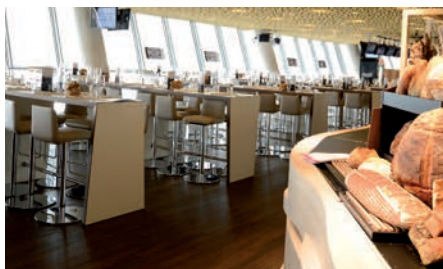

© Allianz SE 2013

SEATING

Level	Room	Size in m ²	Rows	Banquet	Parliamentary <small>Maximum capacity</small>	Bar tables	U-shape
0	Press club & foyer	500	180	–	–	–	–
0	Mixed zone	467	250	150	90	250	–
3	Sponsors' lounge	1,840	250	400	150	500	–
3	FC Bayern Erlebniswelt	3,163	100	250	–	350	–
3	Event area at FCB Erlebniswelt	250	80	80	40	100	30
4	Business club	3,163	300	2,180	150	–	–
4	Honorary guest area	186	–	100	–	–	–
5	Event box 1	228	90	104	40	104	30
5	Siemens Cooking Lounge	157	30	50	15	50	16
5	Event box 3	212	90	90	36	90	30
5	Event box 4	166	40	70	20	70	20
5	Event box 5	166	50	50	25	60	20
5	Event box 6	212	90	90	40	90	30
5	Event box 7	157	50	50	25	50	20
5	Event box 8	228	100	100	40	100	40
5	Event boxes 7 + 8	385	150	180	70	200	60
5	Executive Lounge	217	–	–	–	80	–
5	Outer foyer B	160	80	80	40	100	30
5	Outer foyer C	214	80	80	40	100	30
5	Outer foyer D	214	80	80	40	100	–
5	Outer foyer E	228	100	100	50	120	30
5	E.ON Event box	45	20	24	12	–	14
5	Boxes	30–40	–	13–15	–	–	–

Rows

Banquet

Parliamentary

Bar tables

U-shape

Levels 0–3: no view of the stadium interior
 Level 4: view of the stadium interior
 Level 5: event boxes & sky boxes with a view of the stadium interior, outer foyers with a view of the exterior stadium cladding

Press Club

Mixed Zone

Sponsors' Lounge

FC Bayern Erlebniswelt

Business Club

Event Boxes

Siemens Cooking Lounge

Executive Lounge