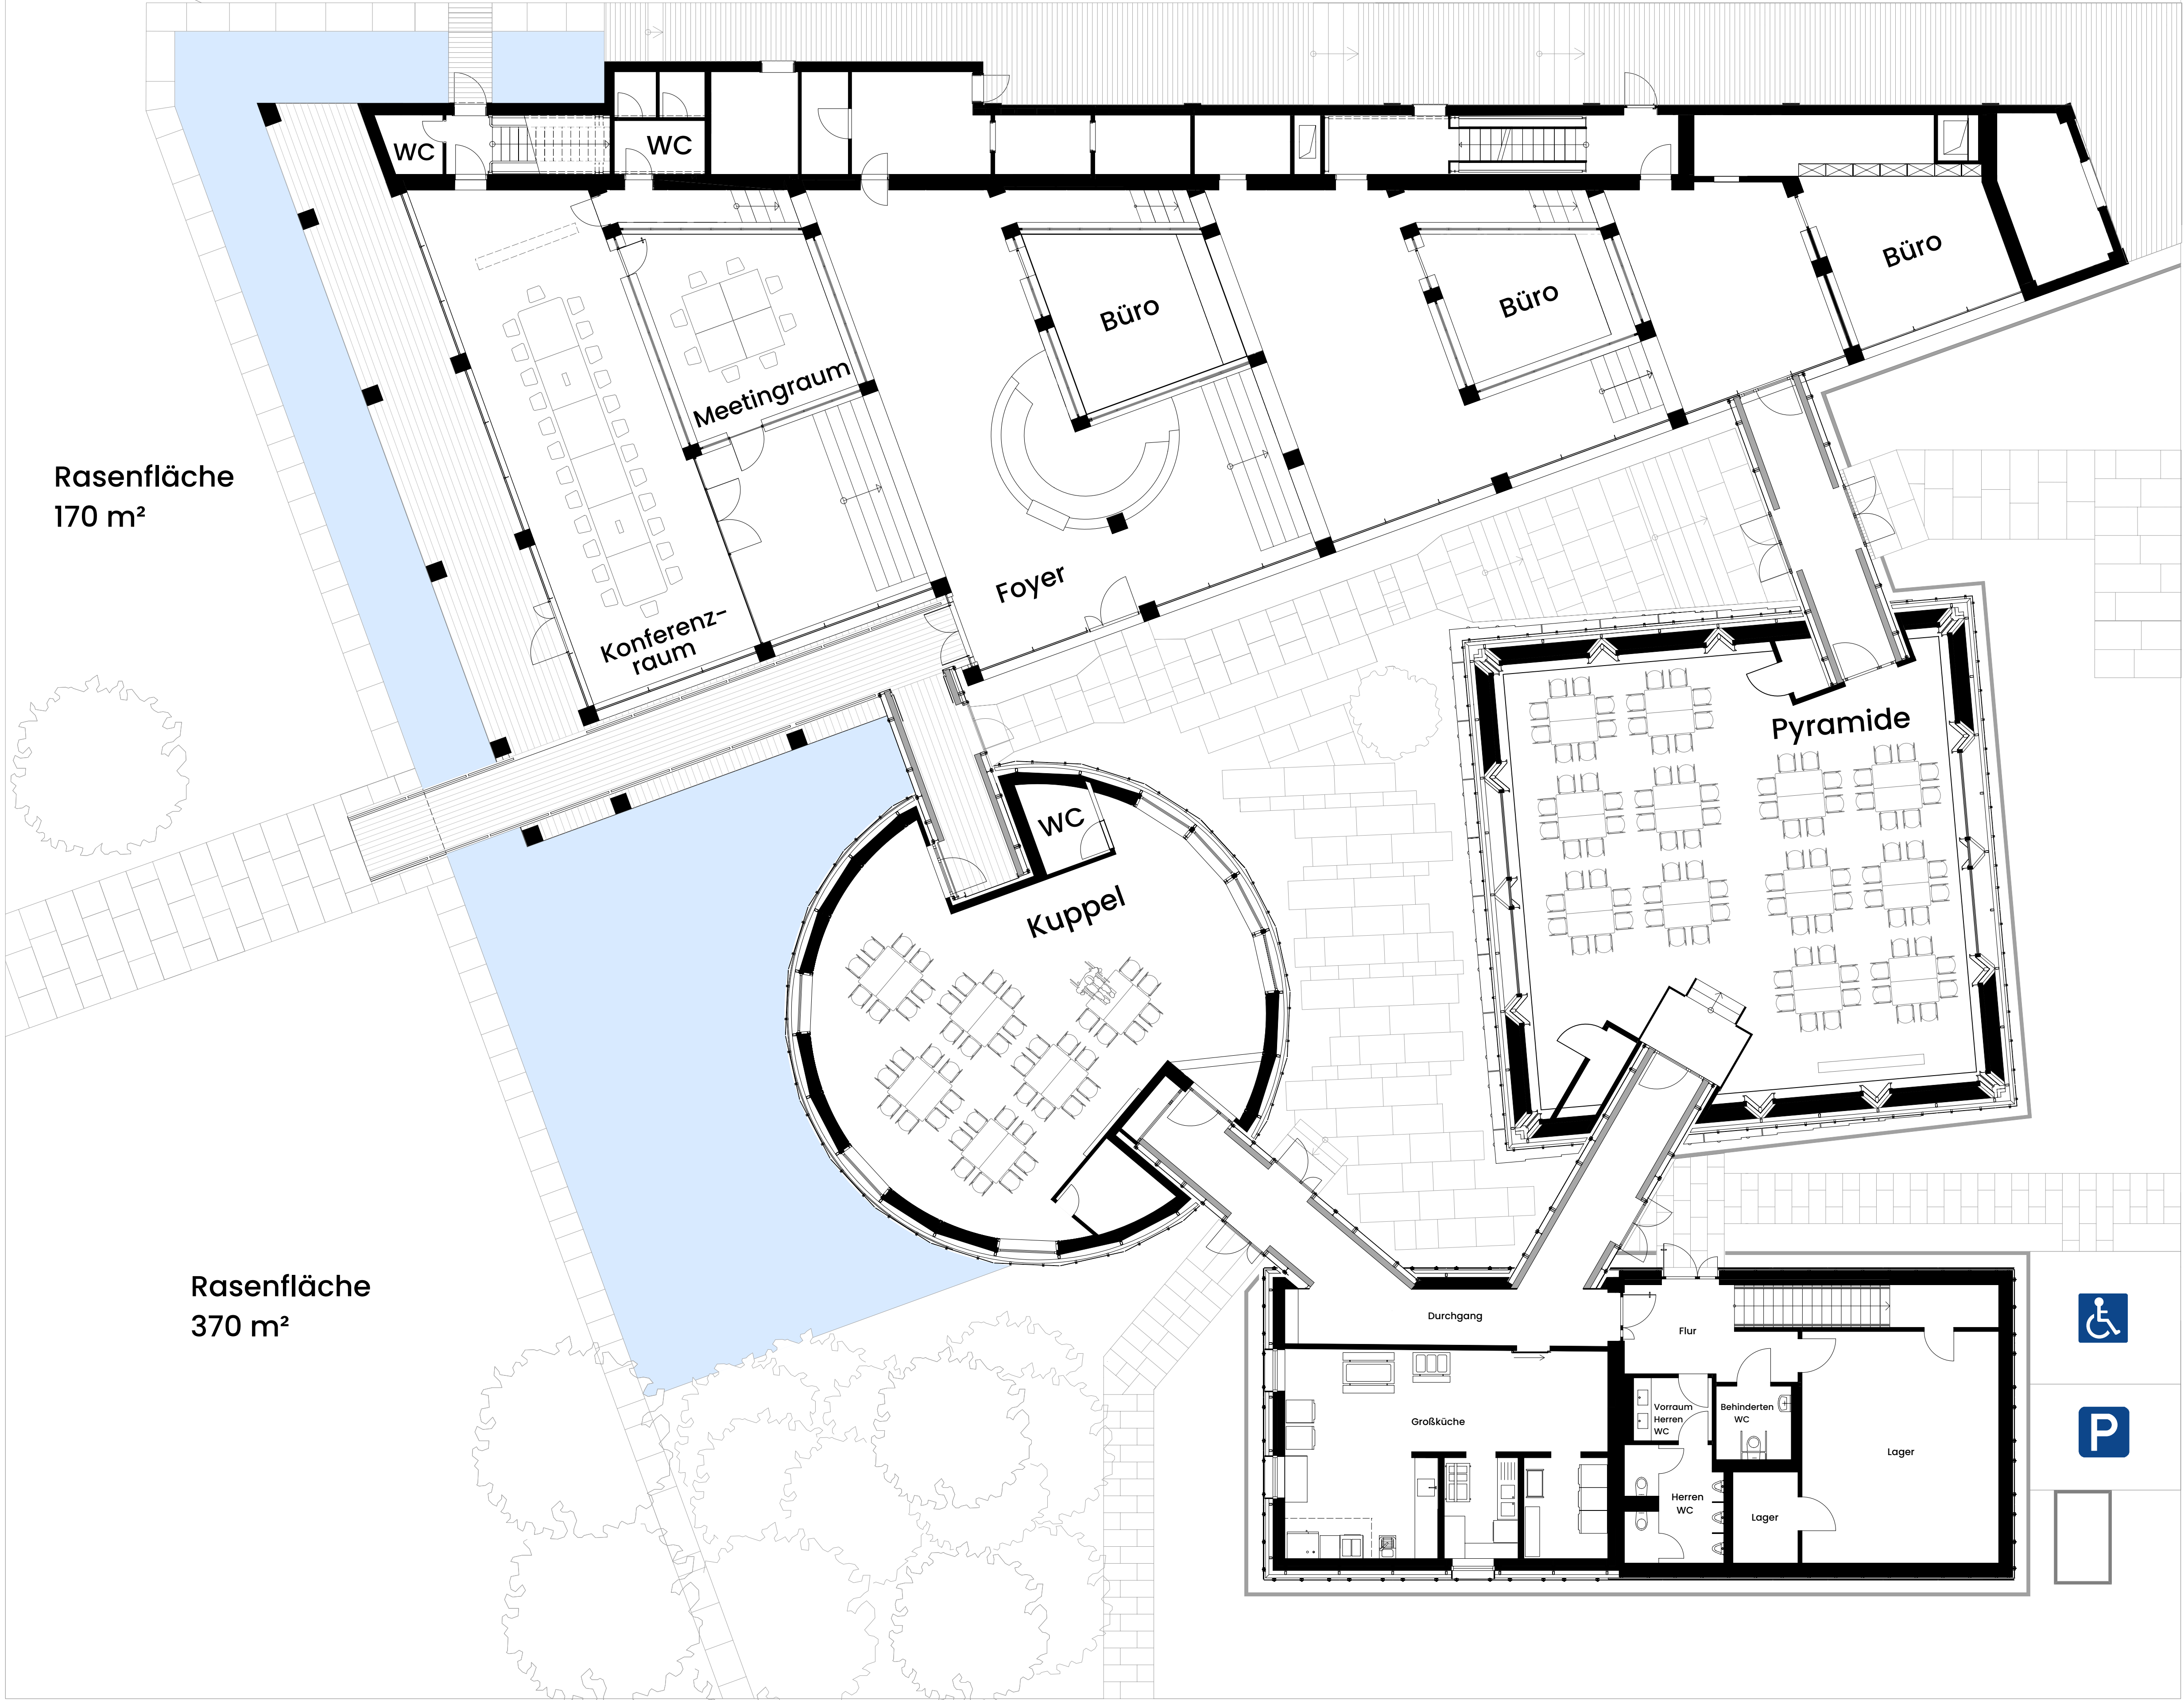

Icons for wheelchair access, charging stations, and parking. Text: **P** 22 Parkplätze mit 8 Ladepunkten

Zufahrt

Zufahrt

Boulevard der EU

Boulevard de Montreal

Zufahrt

Icons for wheelchair access and parking.